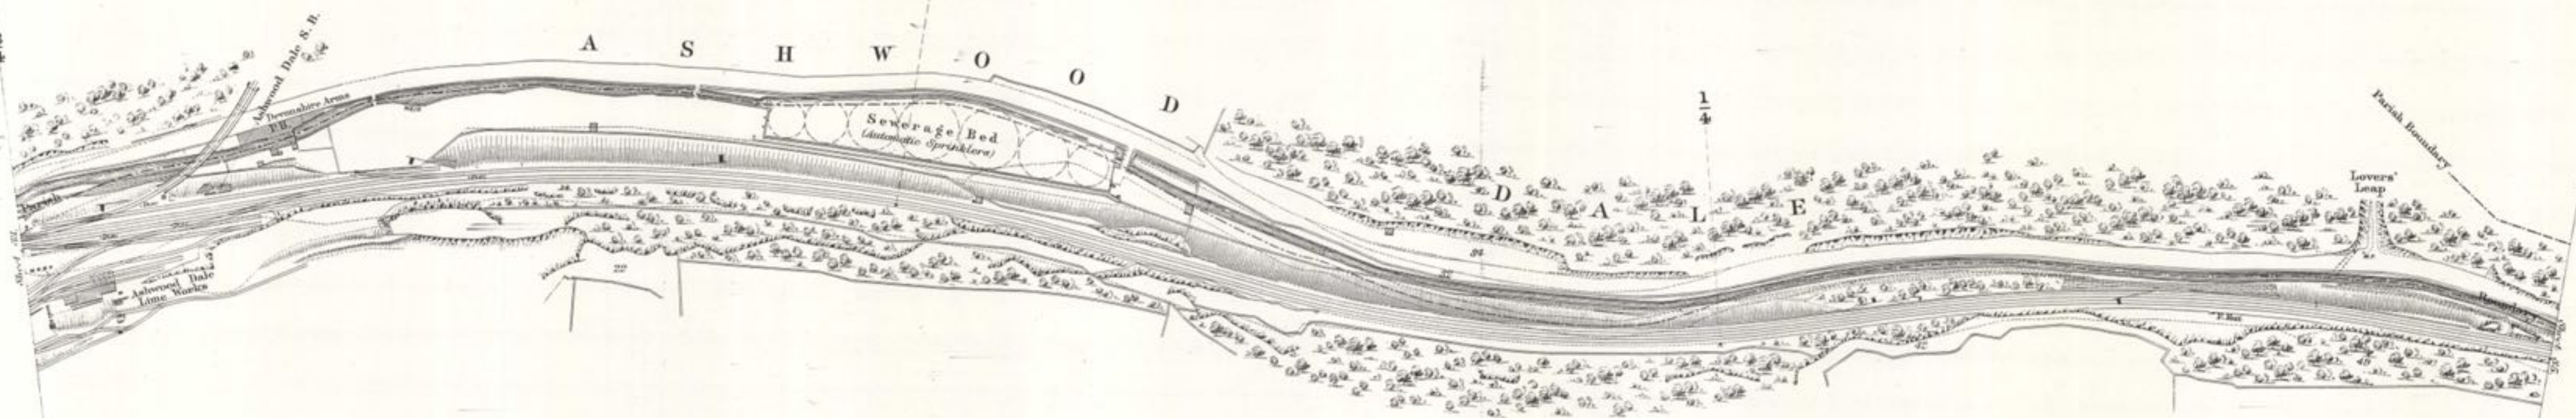

Buxton New Lime Co's Works 25 Miles

FAIRFIELD TITHE REDEMPTION (1844)

P A R I S H O F F A I R F I E L D  
F O R M E R L Y  
P A R I S H O F H O P E

Scale, 2 Chains to an Inch.

Estate Agents Office,  
Midland Railway,  
Derby.