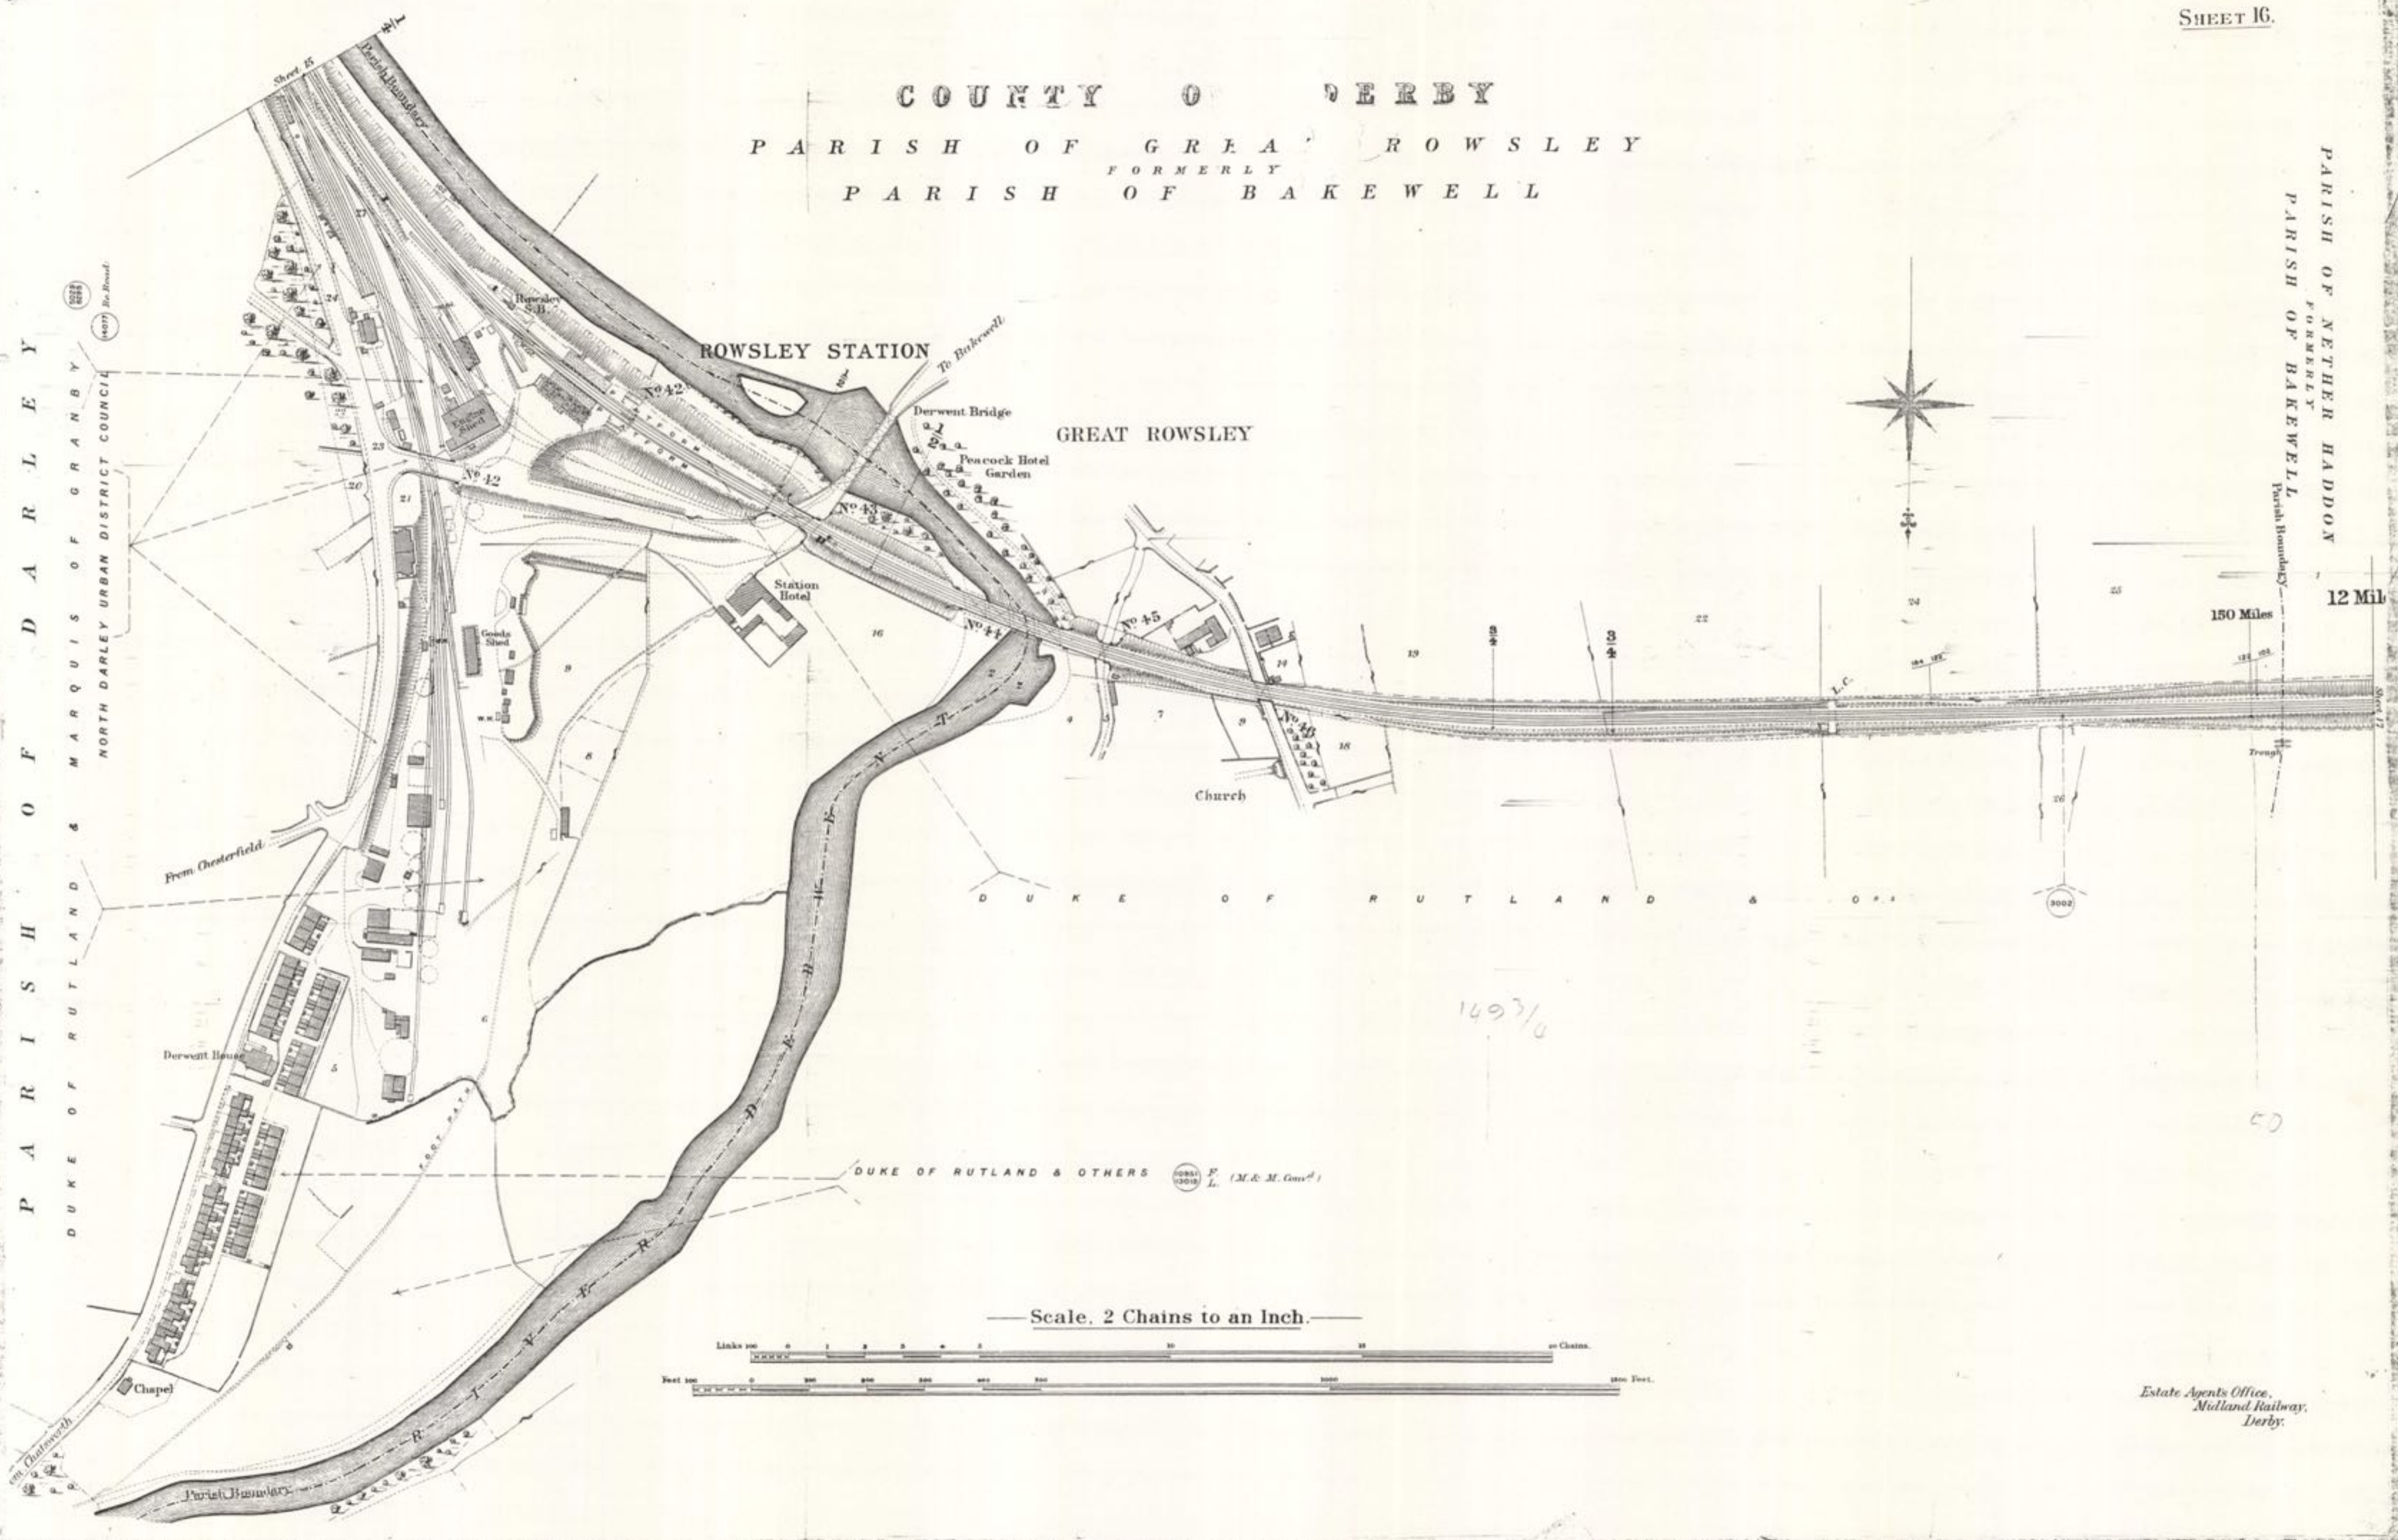

P A R I S H O F N E T H E R H A D D O N  
FORMERLY  
P A R I S H O F B A K E W E L L  
Parish Boundary

12 Miles

150 Miles

Scale. 2 Chains to an Inch.

Estate Agents Office,  
Midland Railway,  
Derby.

1493/0