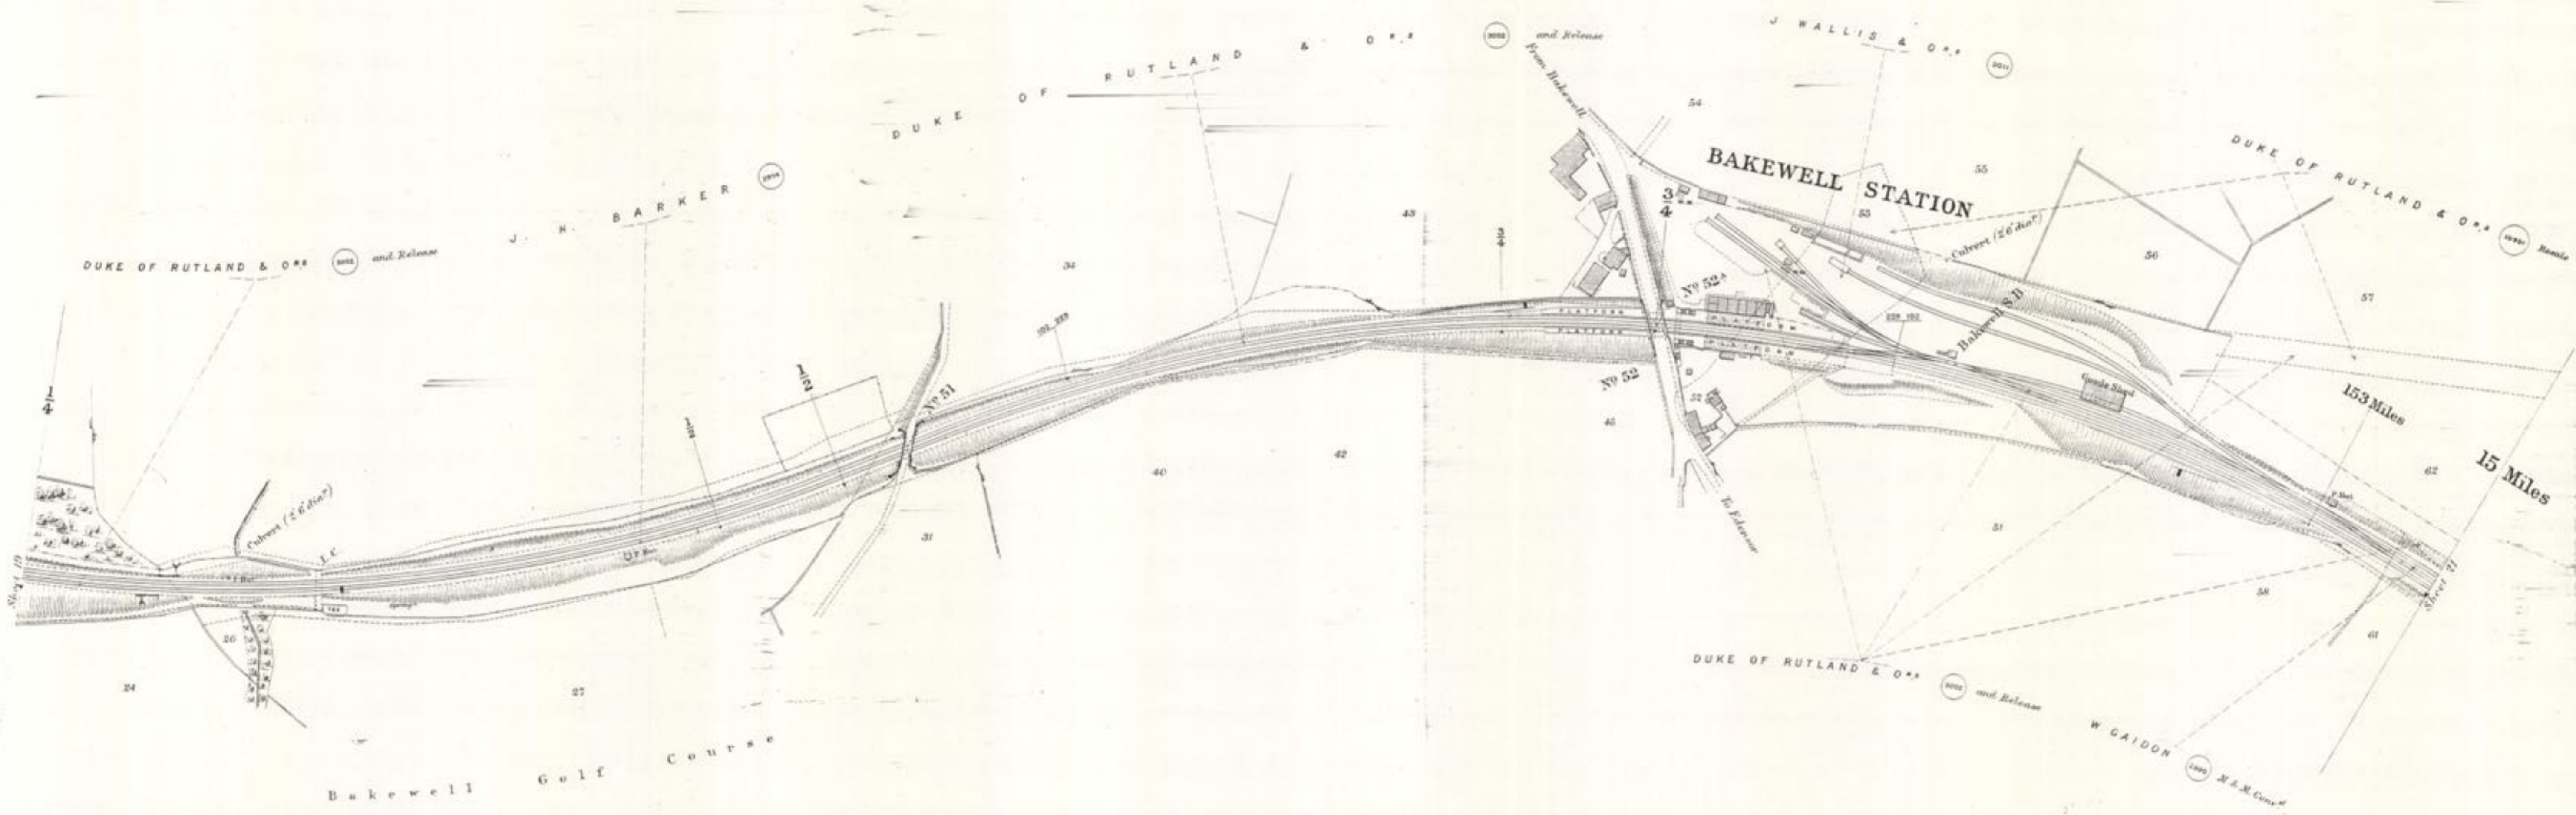

COUNTY OF DERBY

P A R I S H O F B A K E W E L L