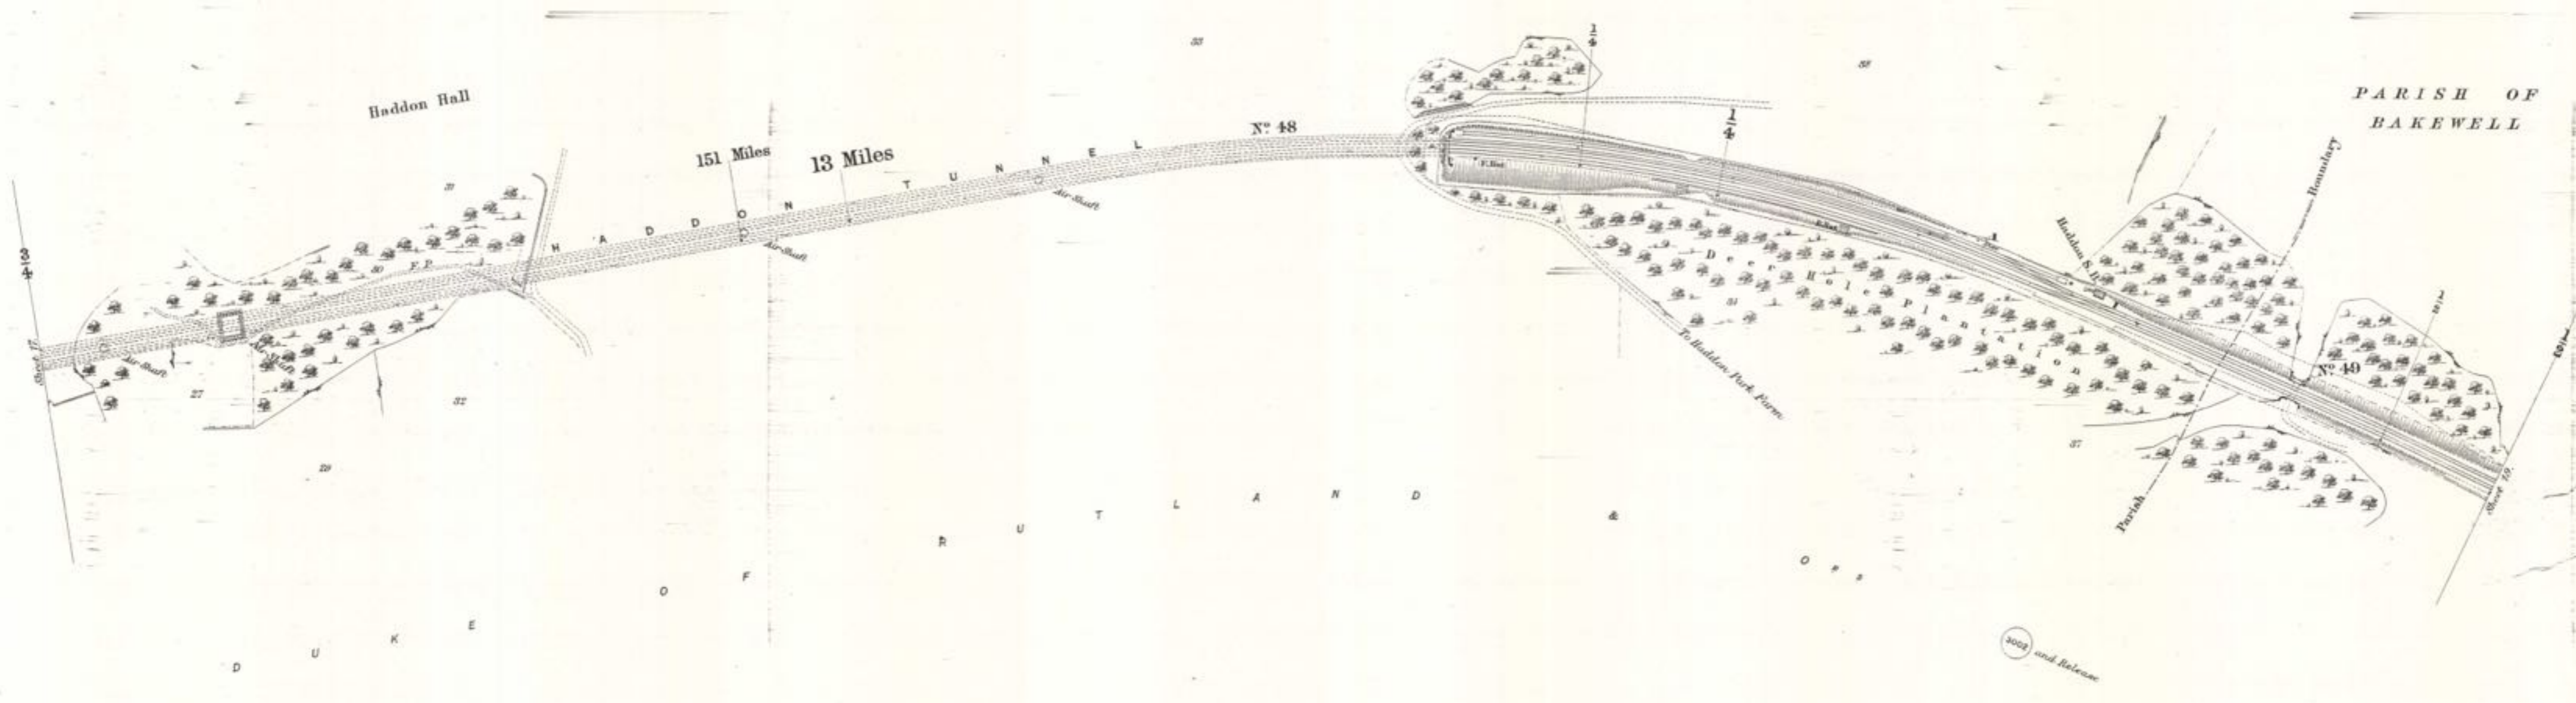

COUNTY OF DERBY

P A R I S H O F N E T H E R H A D D O N
F O R M E R L Y
P A R I S H O F B A K E W E L L