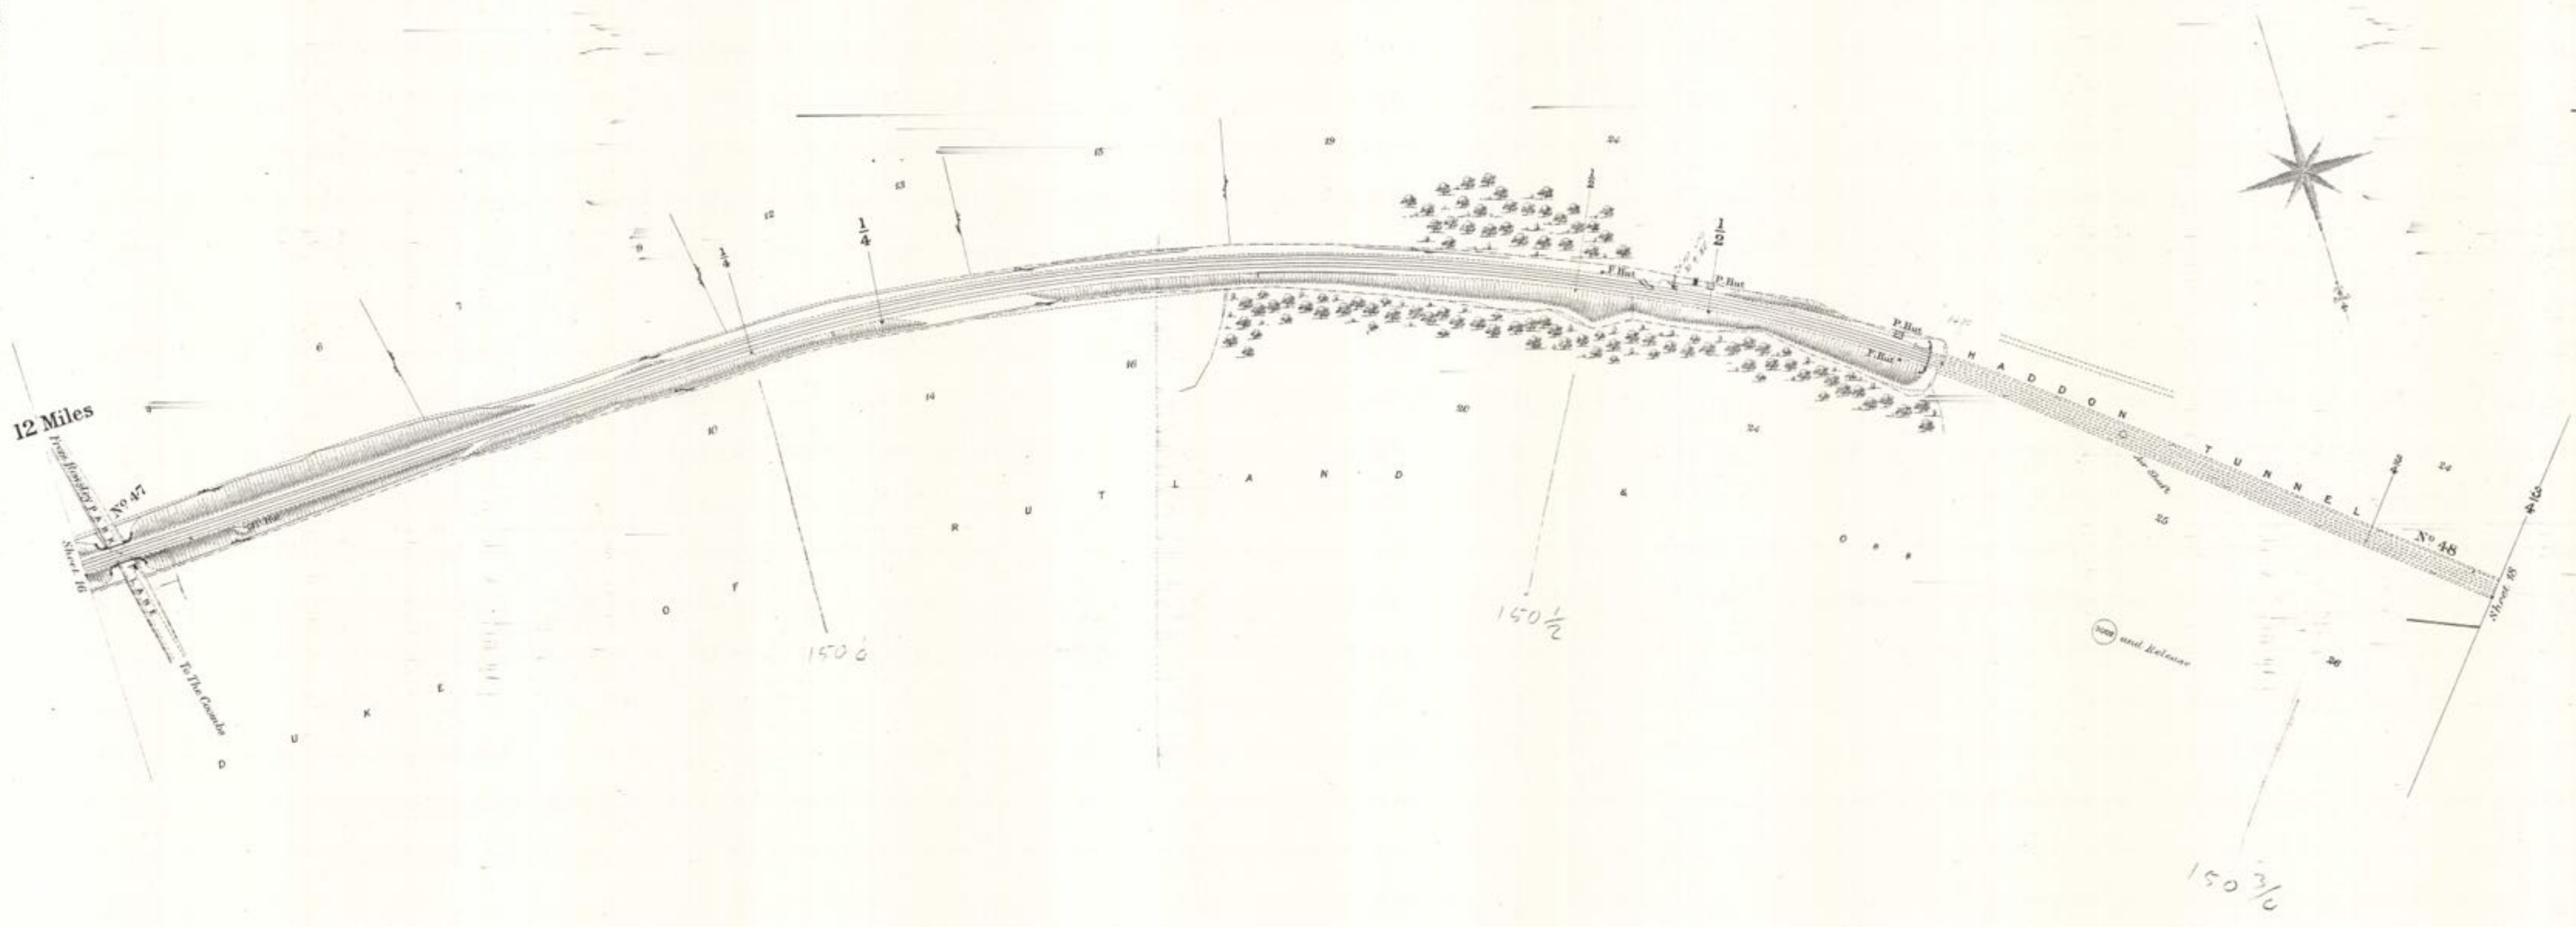

COUNTY OF DERBY

P A R I S H O F N E T H E R H A D D O N

F O R M E R L Y

P A R I S H O F B A K E W E L L

Scale. 2 Chains to an Inch.

Estate Agents Office,
Midland Railway,
Derby.