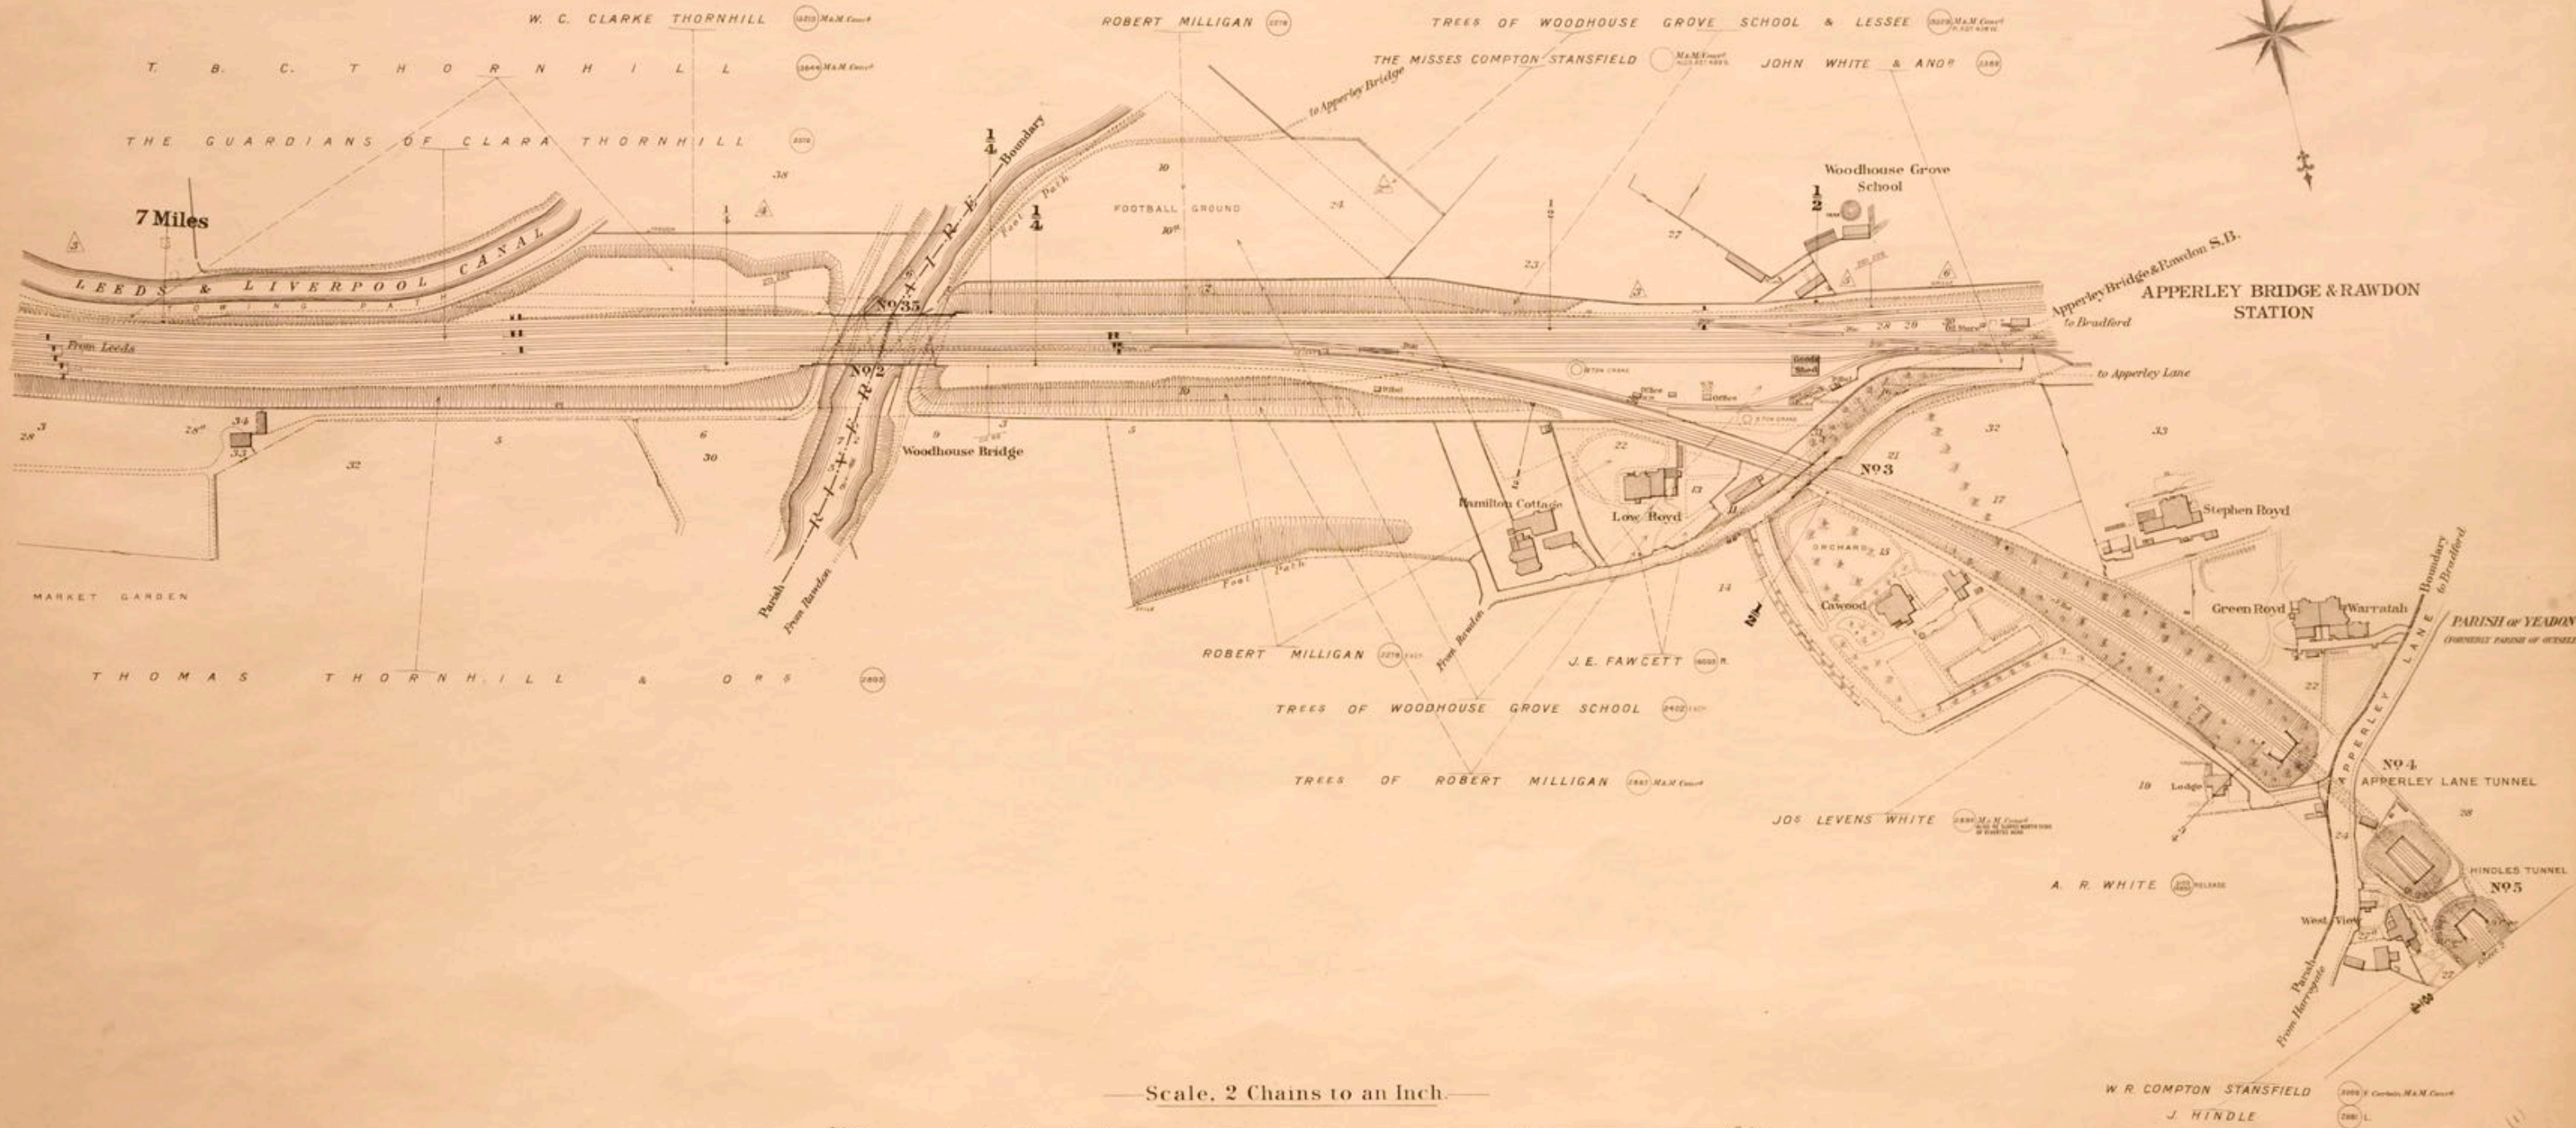

WEST RIDING OF THE COUNTY OF YORK

PARISH OF CALVERLEY  
(FORMERLY PARISH OF CALVERLEY with FARSLEY)

PARISH OF RAWDON  
(FORMERLY PARISH OF GUISELEY)

Scale, 2 Chains to an Inch.

WEST RIDING OF THE COUNTY OF YORK

Scale, 2 Chains to an Inch.

WEST RIDING OF THE COUNTY OF YORK

PARISH OF GUISELEY

(FORMERLY TOWNSHIP OF GUISELEY)

Scale, 2 Chains to an Inch.

WEST RIDING OF THE COUNTY OF YORK

PARISH OR TOWNSHIP OF MENSTON

RURAL DISTRICT OF WHARFEDAILE