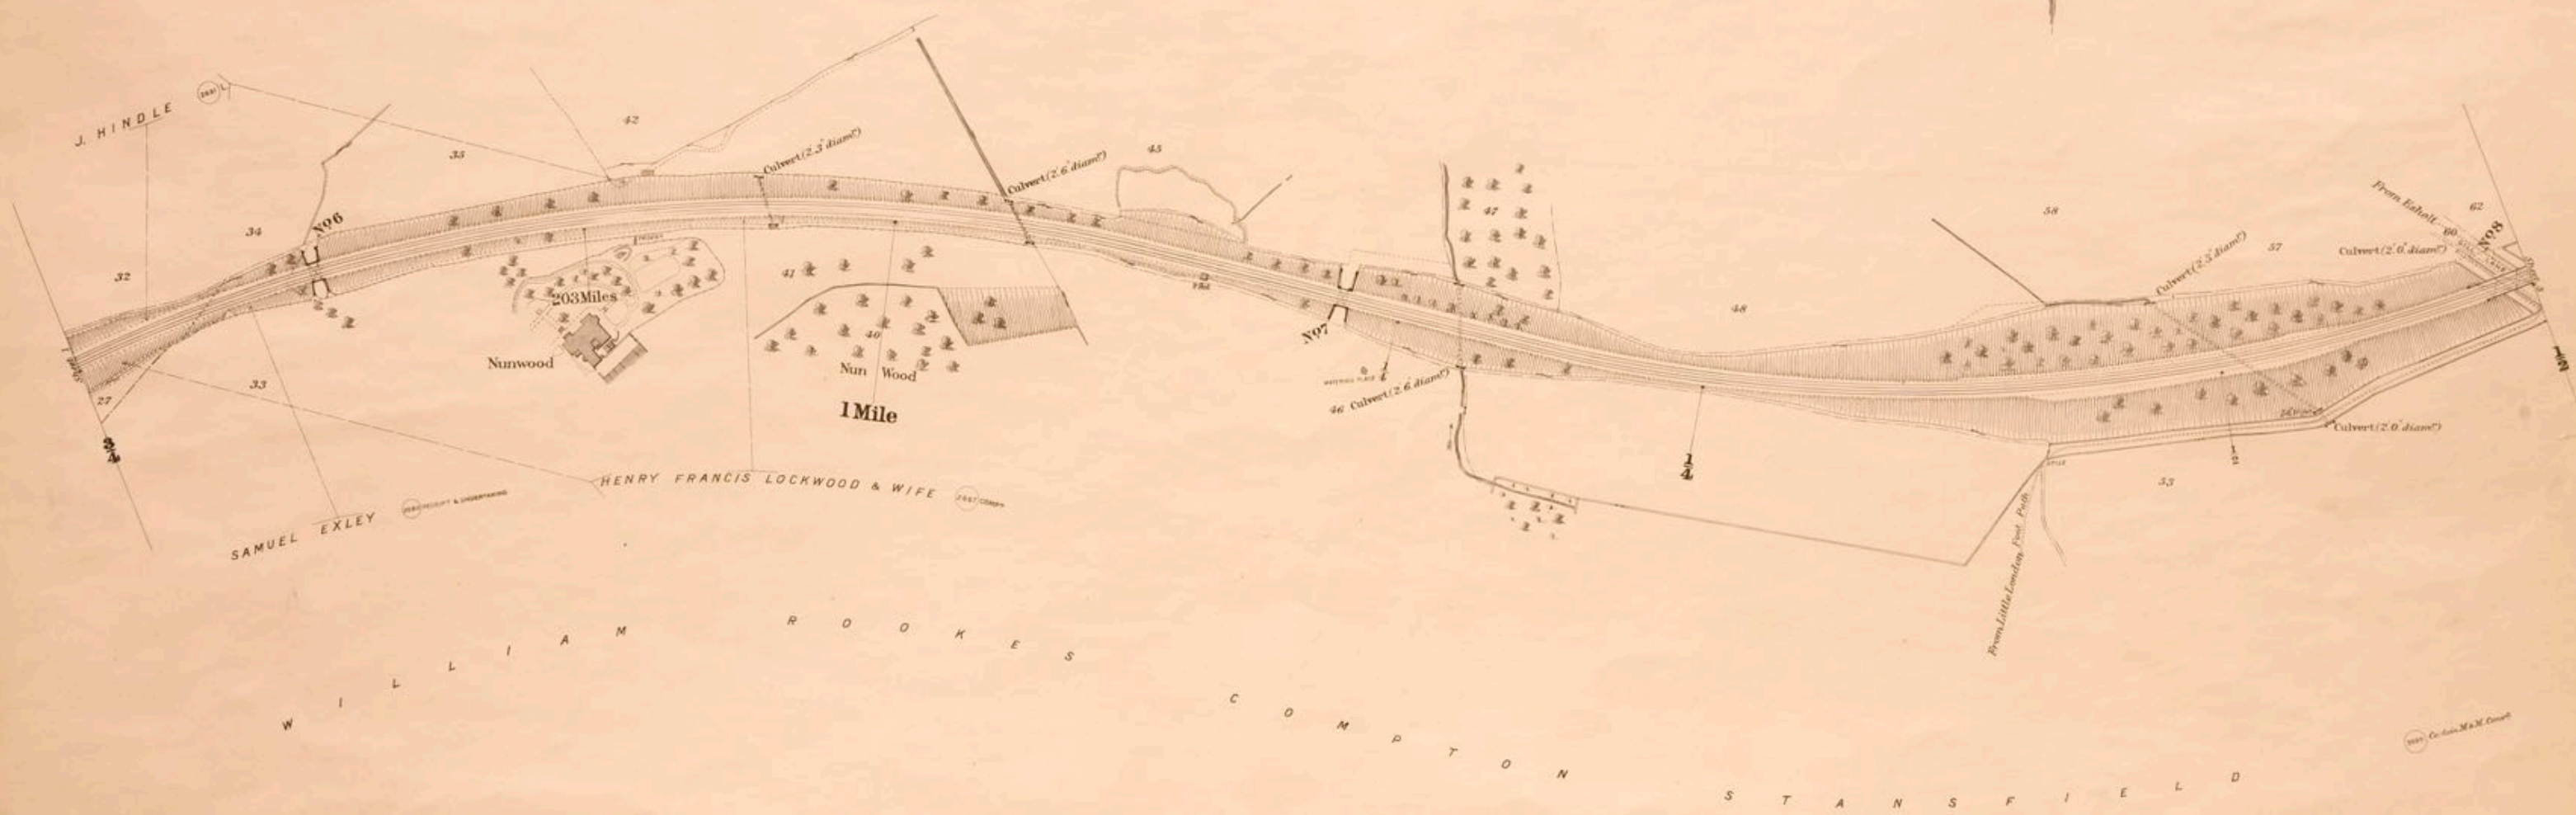

WEST RIDING OF THE COUNTY OF YORK

PARISH OF YEADON

FORMERLY PARISH OF GUISELEY