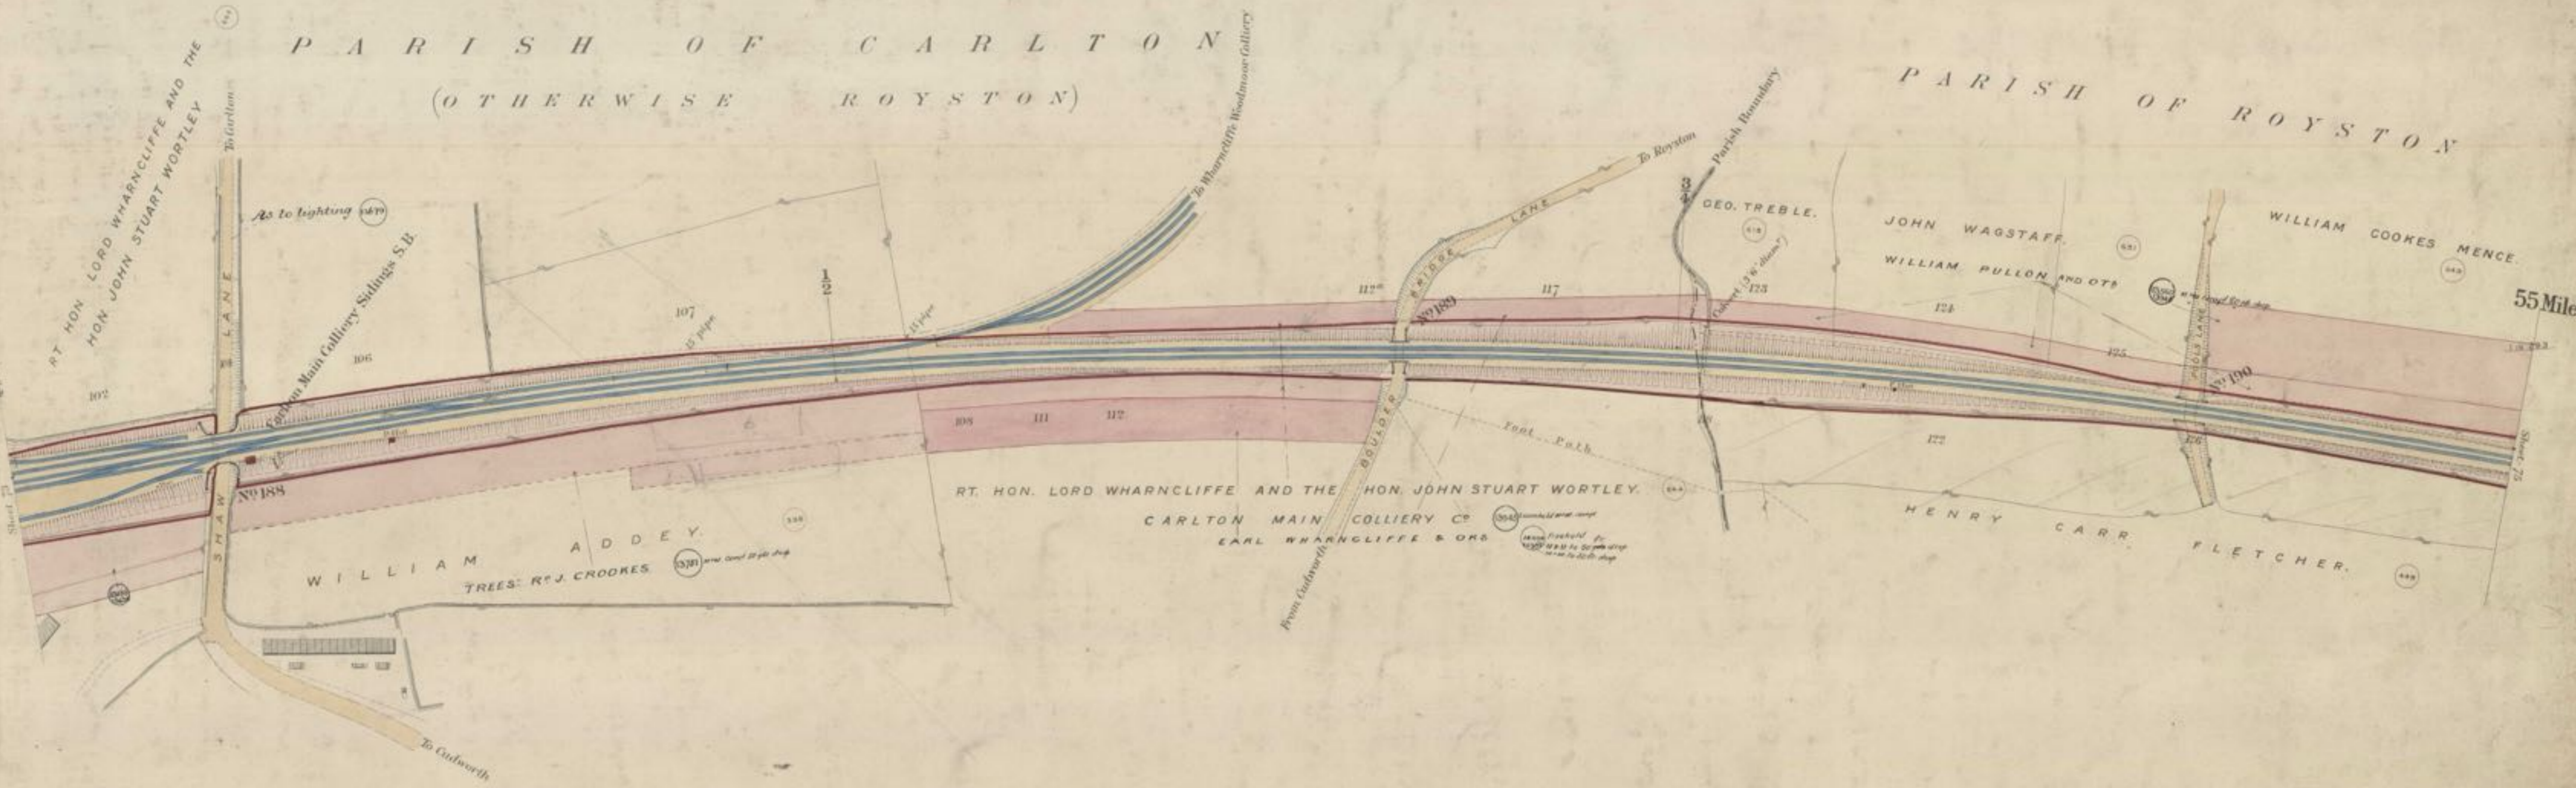

WEST RIDING OF THE COUNTY OF YORK

P A R I S H O F C A R L T O N
(O T H E R W I S E R O Y S T O N)

P A R I S H O F R O Y S T O N

55 Miles

Scale, 2 Chains to an Inch.