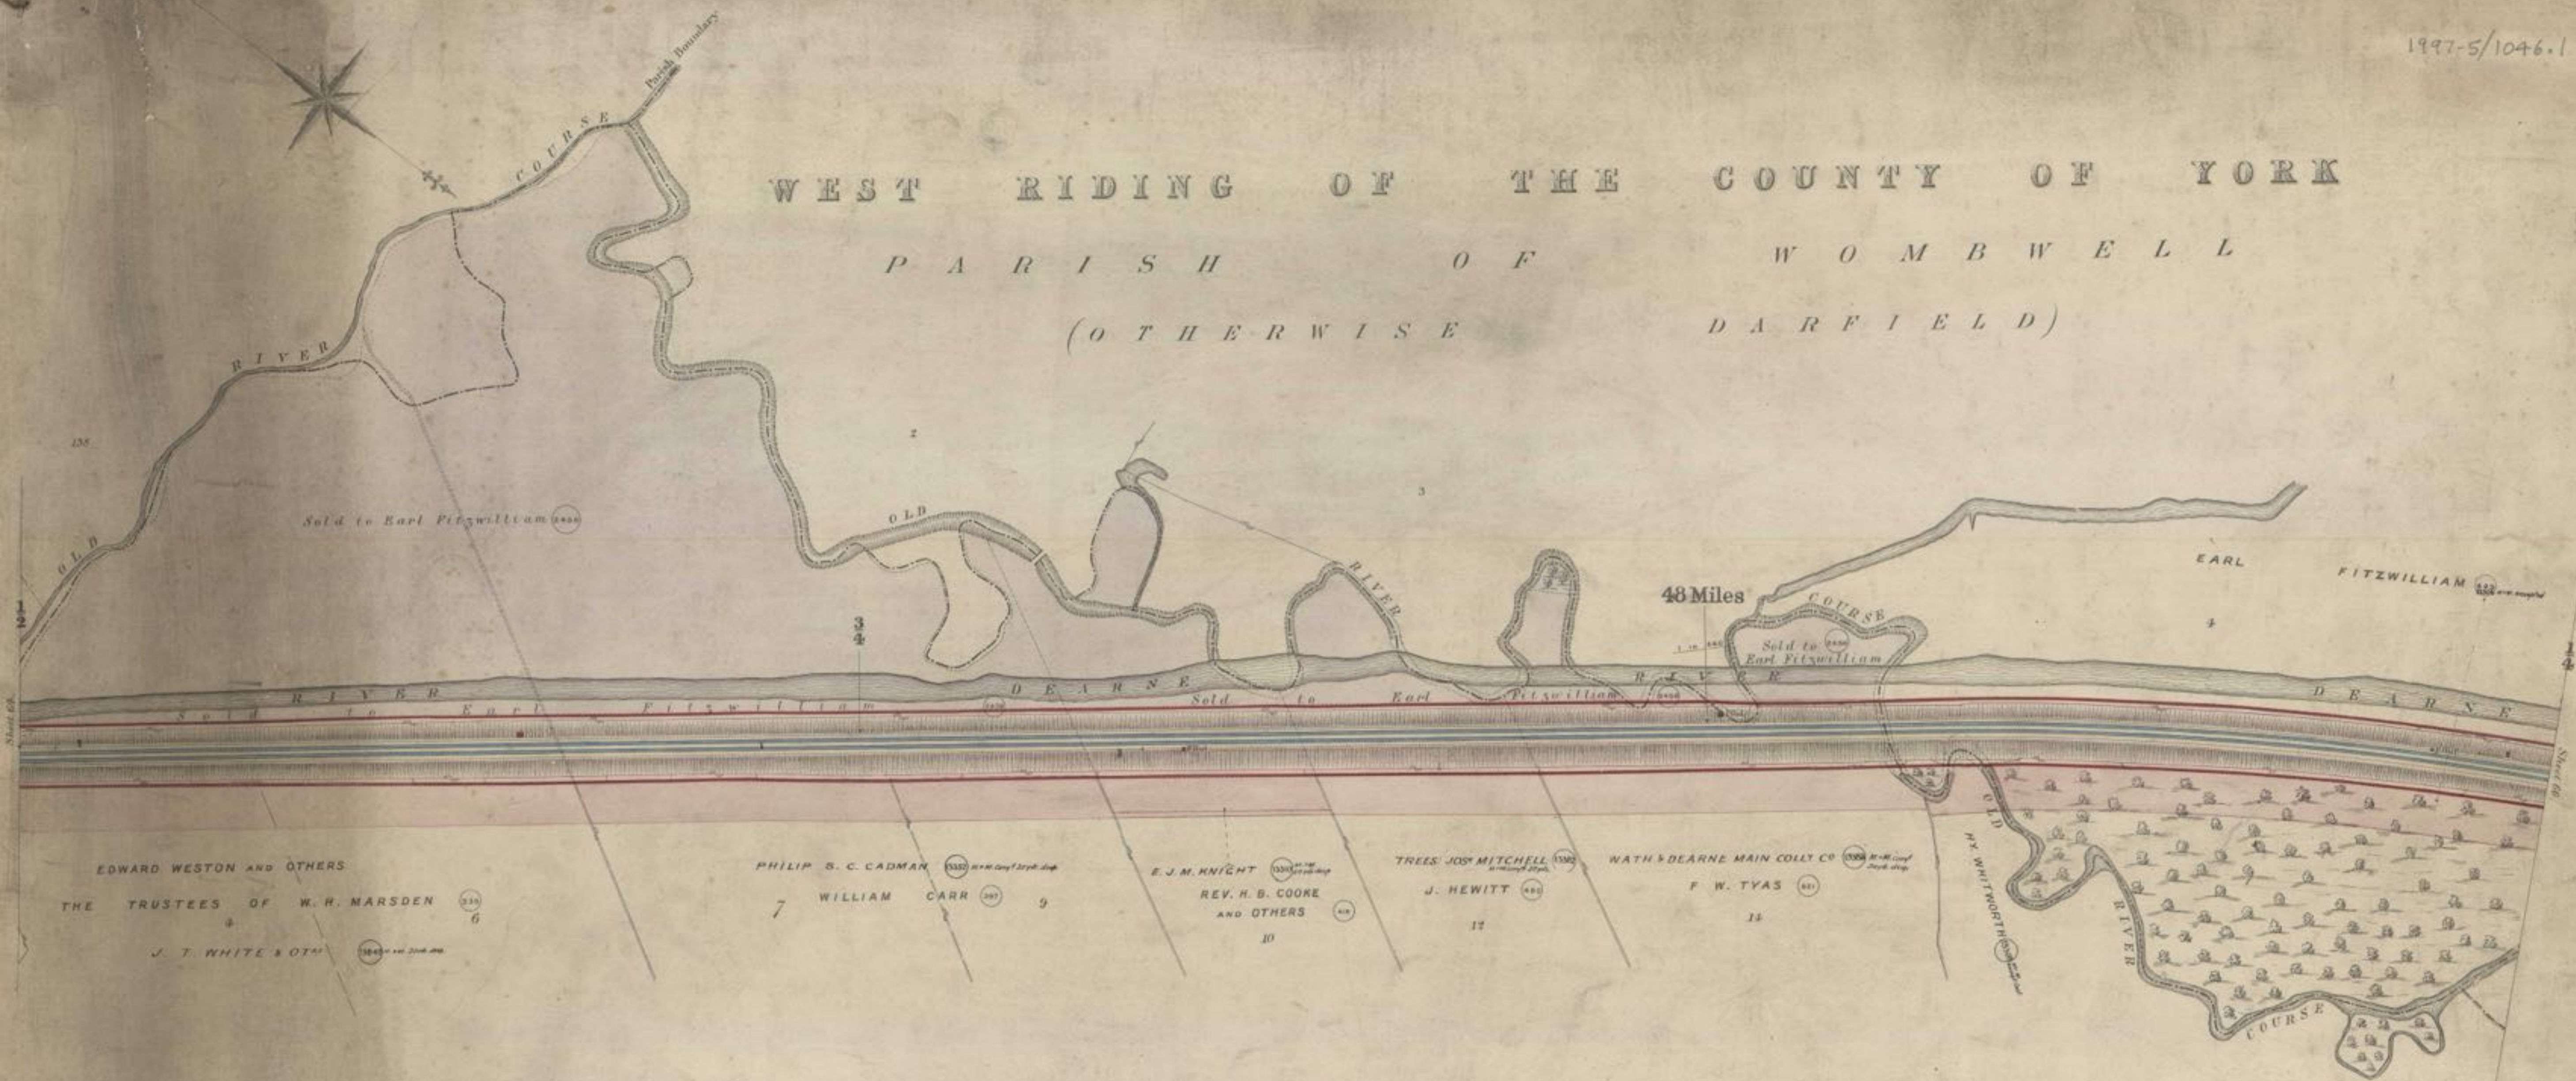

1997-5/1046.1

WEST RIDING OF THE COUNTY OF YORK
 PARISH OF WOMBWELL
 (OTHERWISE DARRFIELD)

PARISH OF BOLTON — UPON — DEARNE

Scale, 2 Chains to an Inch.

Estate Agent's Office,
 Midland Railway
 Derby.

WEST RIDING OF THE COUNTY OF YORK