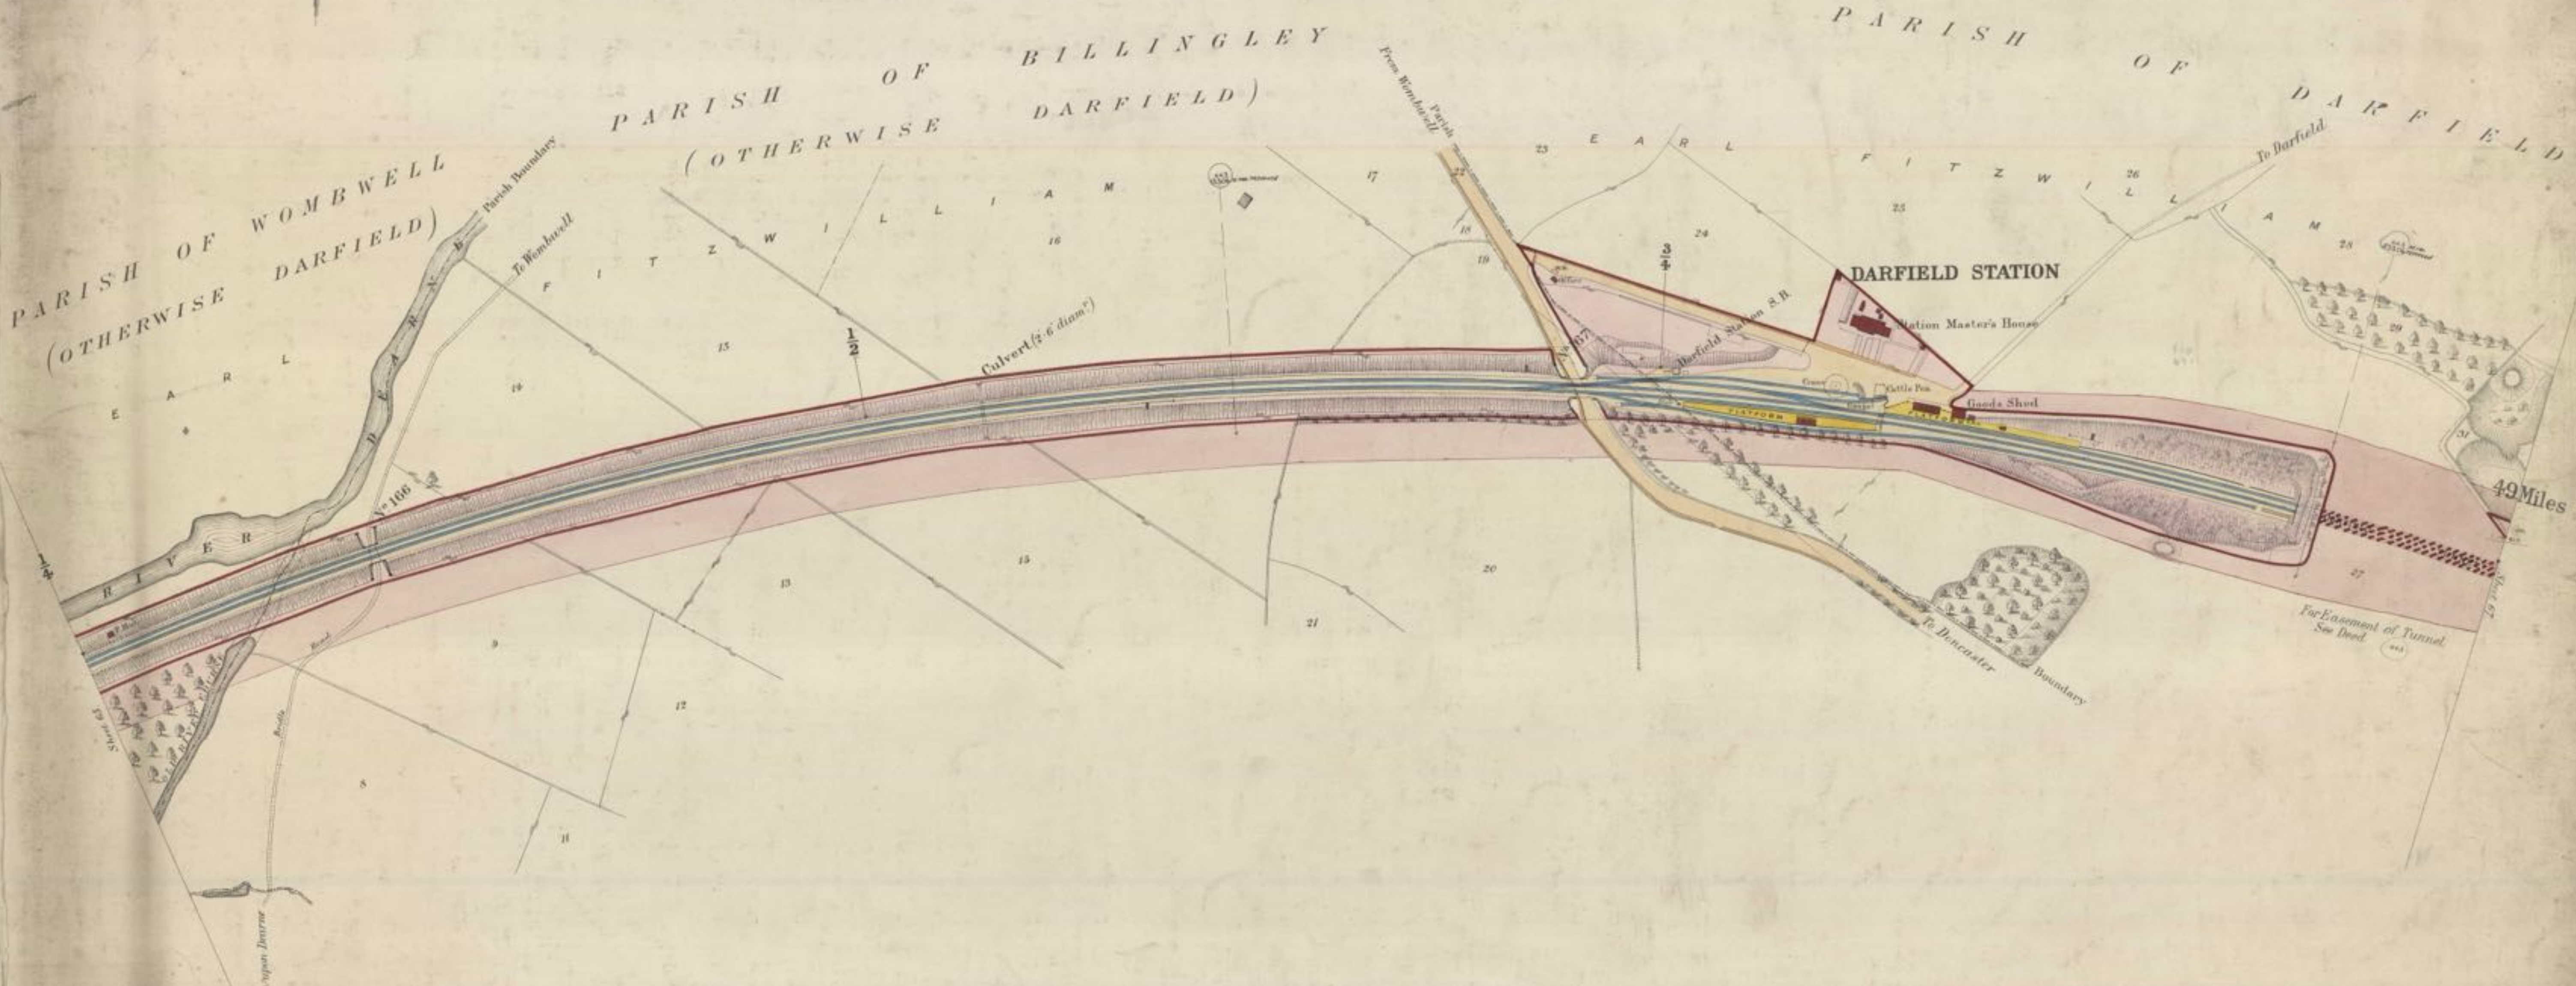

1997-5/1046.1

WEST RIDING OF THE COUNTY OF YORK
 PARISH OF WOMBWELL
 (OTHERWISE DARRFIELD)

PARISH OF BOLTON — UPON — DEARNE

Scale, 2 Chains to an Inch.

Estate Agent's Office,
 Midland Railway
 Derby.

WEST RIDING OF THE COUNTY OF YORK