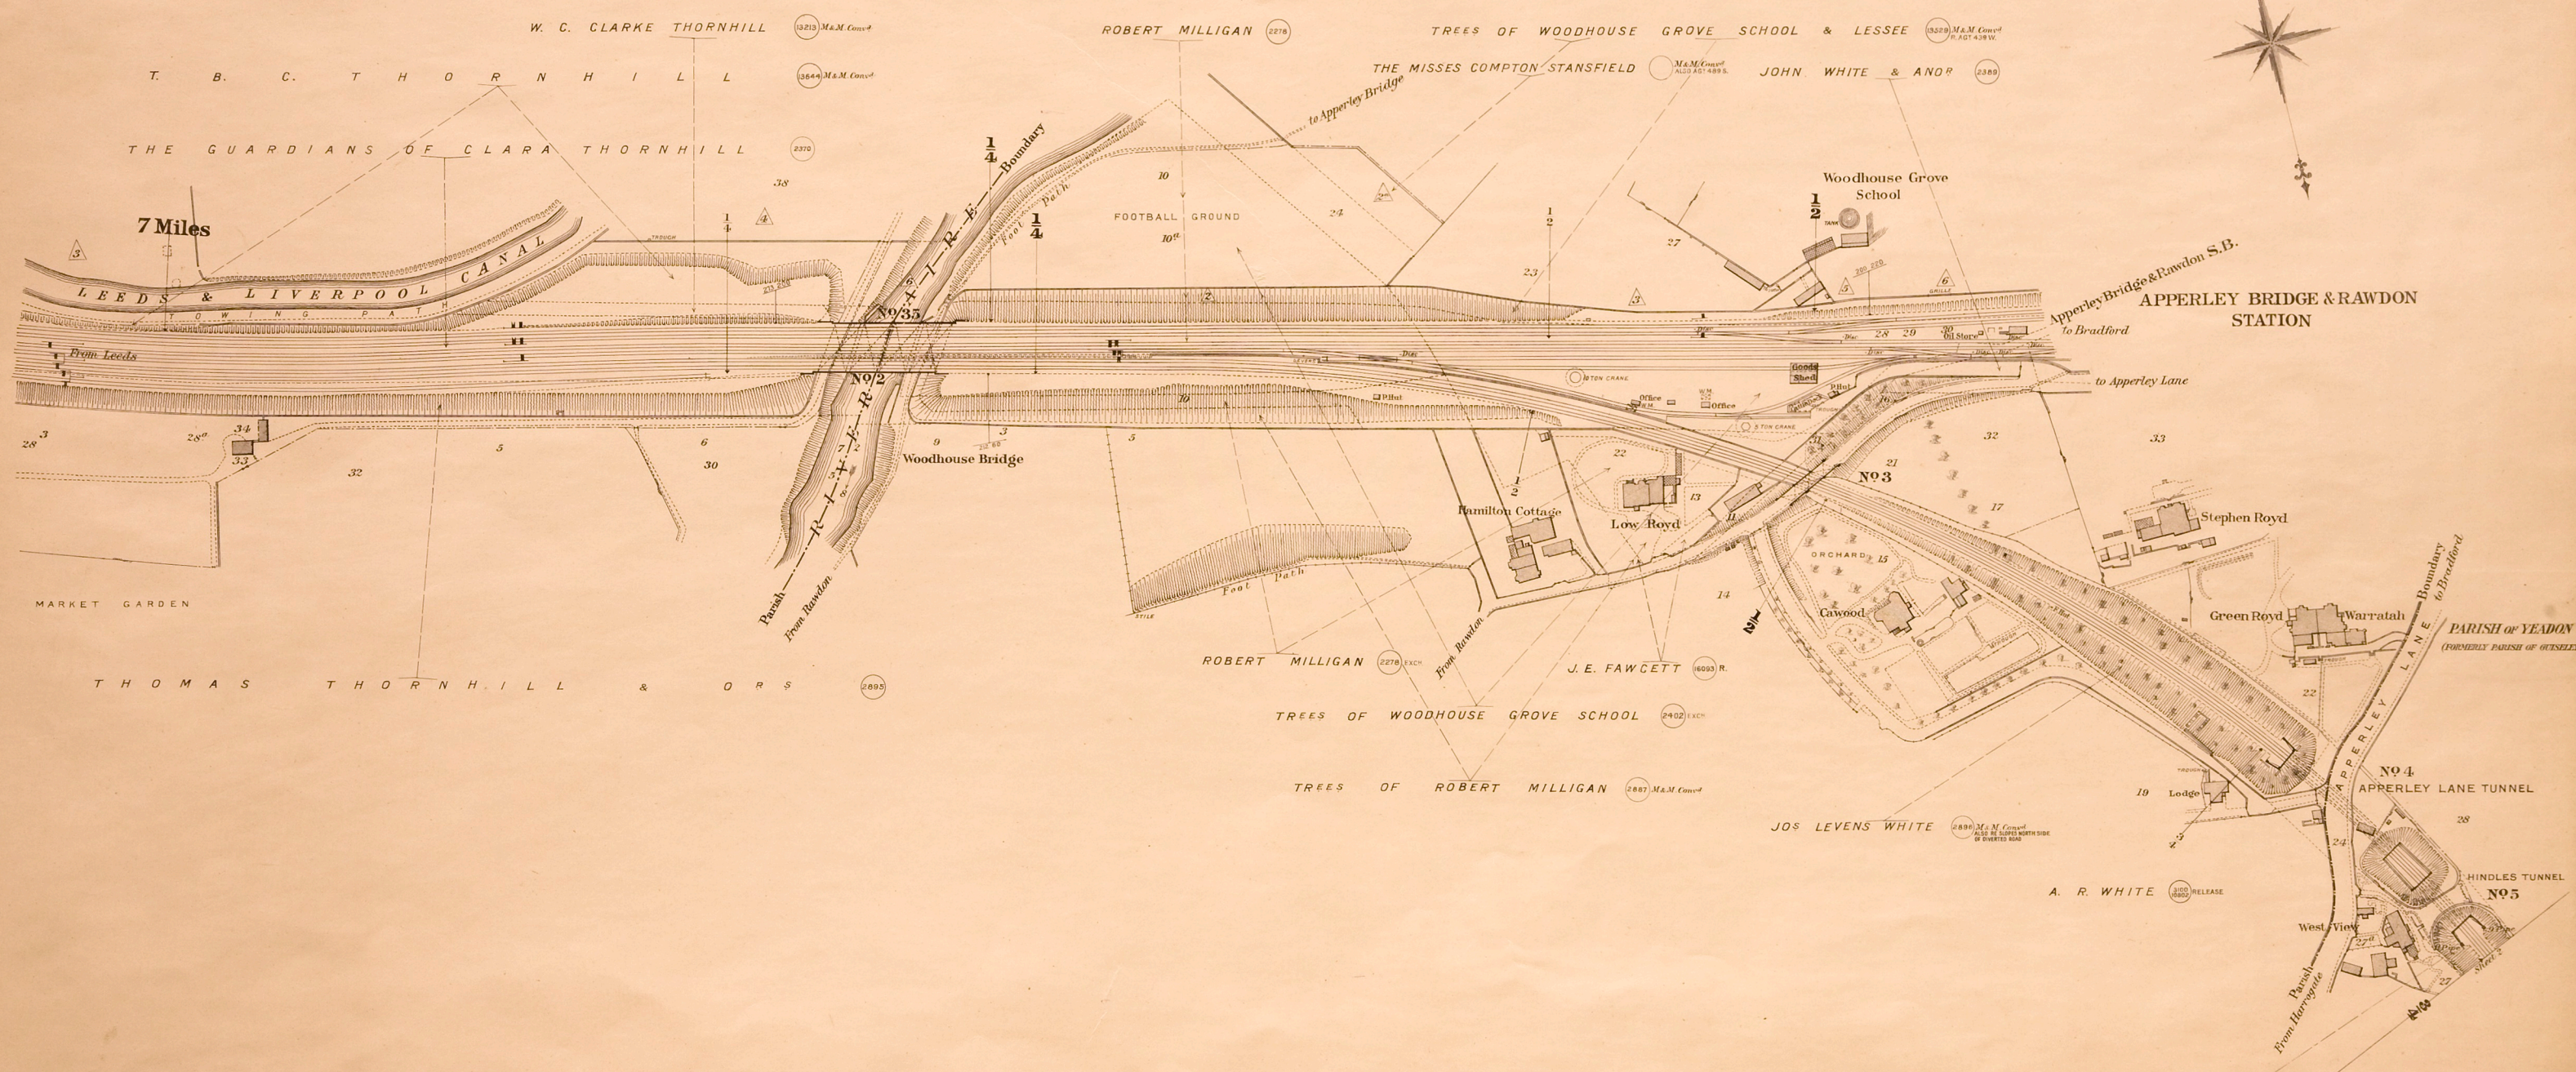

WEST RIDING OF THE COUNTY OF YORK

PARISH OF CALVERLEY  
(FORMERLY PARISH OF CALVERLEY WITH FARSLEY)

PARISH OF RAWDON  
(FORMERLY PARISH OF GUISELEY)

Scale, 2 Chains to an Inch.

WEST RIDING OF THE COUNTY OF YORK

PARISH OF YEADON

FORMERLY PARISH OF GUISELEY

Scale, 2 Chains to an Inch.

WEST RIDING OF THE COUNTY OF YORK

P A R I S H O F Y E A D O N

FORMERLY PARISH OF GUISELEY

PARISH OF GUISELEY  
FORMERLY  
TOWNSHIP OF GUISELEY

— Scale, 2 Chains to an Inch. —

WEST RIDING OF THE COUNTY OF YORK

PARISH OF GUISELEY

(FORMERLY TOWNSHIP OF GUISELEY)

PARISH OF YEADON  
FORMERLY  
PARISH OF GUISELEY

Scale, 2 Chains to an Inch.

WEST RIDING OF THE COUNTY OF YORK

P A R I S H O F G U I S E L E Y

( F O R M E R L Y T O W N S H I P O F G U I S E L E Y )

3 Miles

GUISELEY STATION

—Scale, 2 Chains to an Inch.—

WEST RIDING OF THE COUNTY OF YORK

PARISH OR TOWNSHIP OF MENSTON