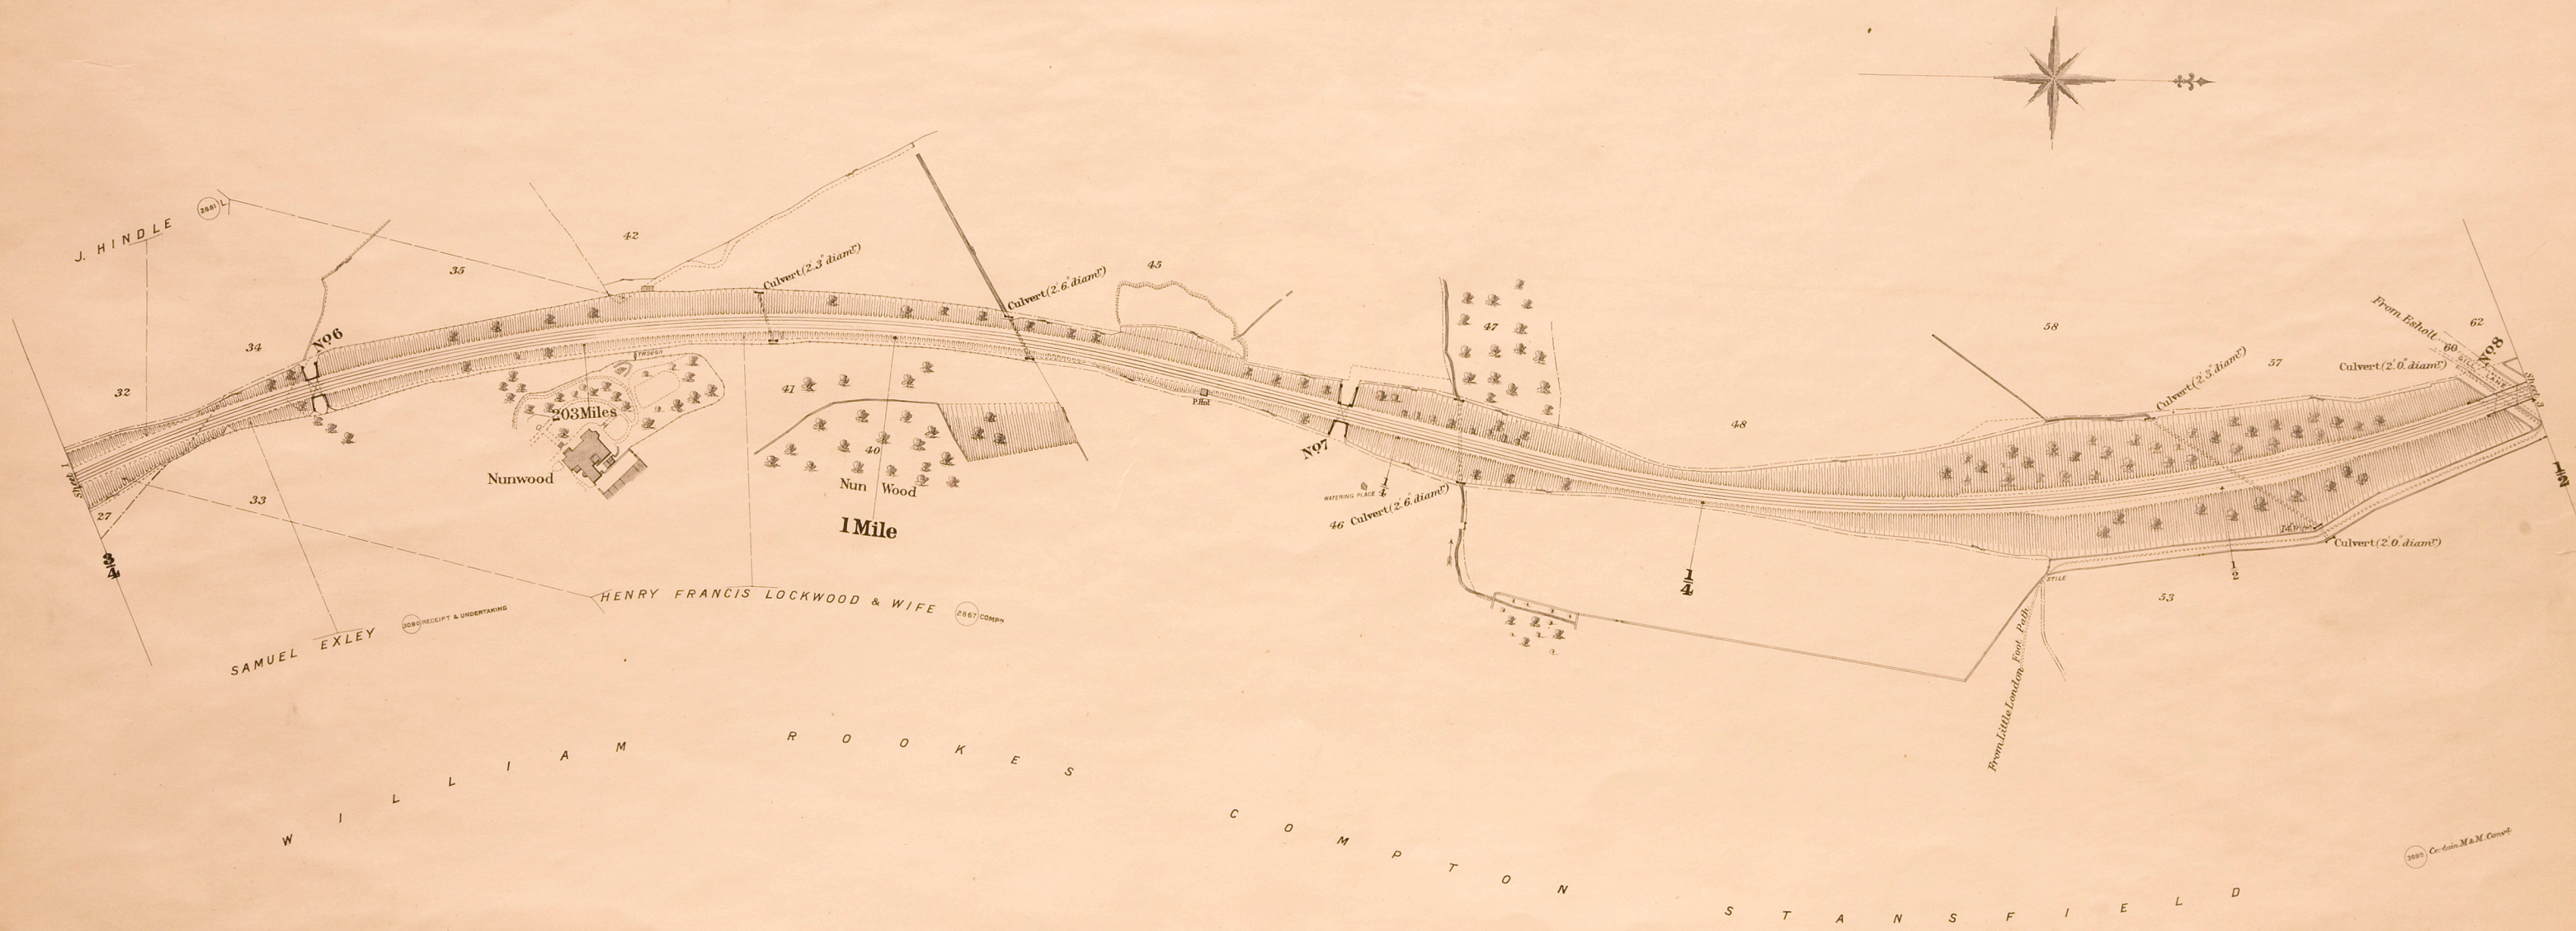

WEST RIDING OF THE COUNTY OF YORK

PARISH OF CALVERLEY  
(FORMERLY PARISH OF CALVERLEY WITH FARSLEY)

PARISH OF RAWDON  
(FORMERLY PARISH OF GUISELEY)

Scale, 2 Chains to an Inch.

WEST RIDING OF THE COUNTY OF YORK

PARISH OF YEADON

FORMERLY PARISH OF GUISELEY

Scale, 2 Chains to an Inch.

WEST RIDING OF THE COUNTY OF YORK

P A R I S H O F Y E A D O N

FORMERLY PARISH OF GUISELEY

PARISH OF GUISELEY  
FORMERLY  
TOWNSHIP OF GUISELEY

— Scale, 2 Chains to an Inch. —

WEST RIDING OF THE COUNTY OF YORK

PARISH OF GUISELEY

(FORMERLY TOWNSHIP OF GUISELEY)

PARISH OF YEADON  
FORMERLY  
PARISH OF GUISELEY

Scale, 2 Chains to an Inch.

WEST RIDING OF THE COUNTY OF YORK

P A R I S H O F G U I S E L E Y

( F O R M E R L Y T O W N S H I P O F G U I S E L E Y )

3 Miles

GUISELEY STATION

—Scale, 2 Chains to an Inch.—

WEST RIDING OF THE COUNTY OF YORK

PARISH OR TOWNSHIP OF MENSTON