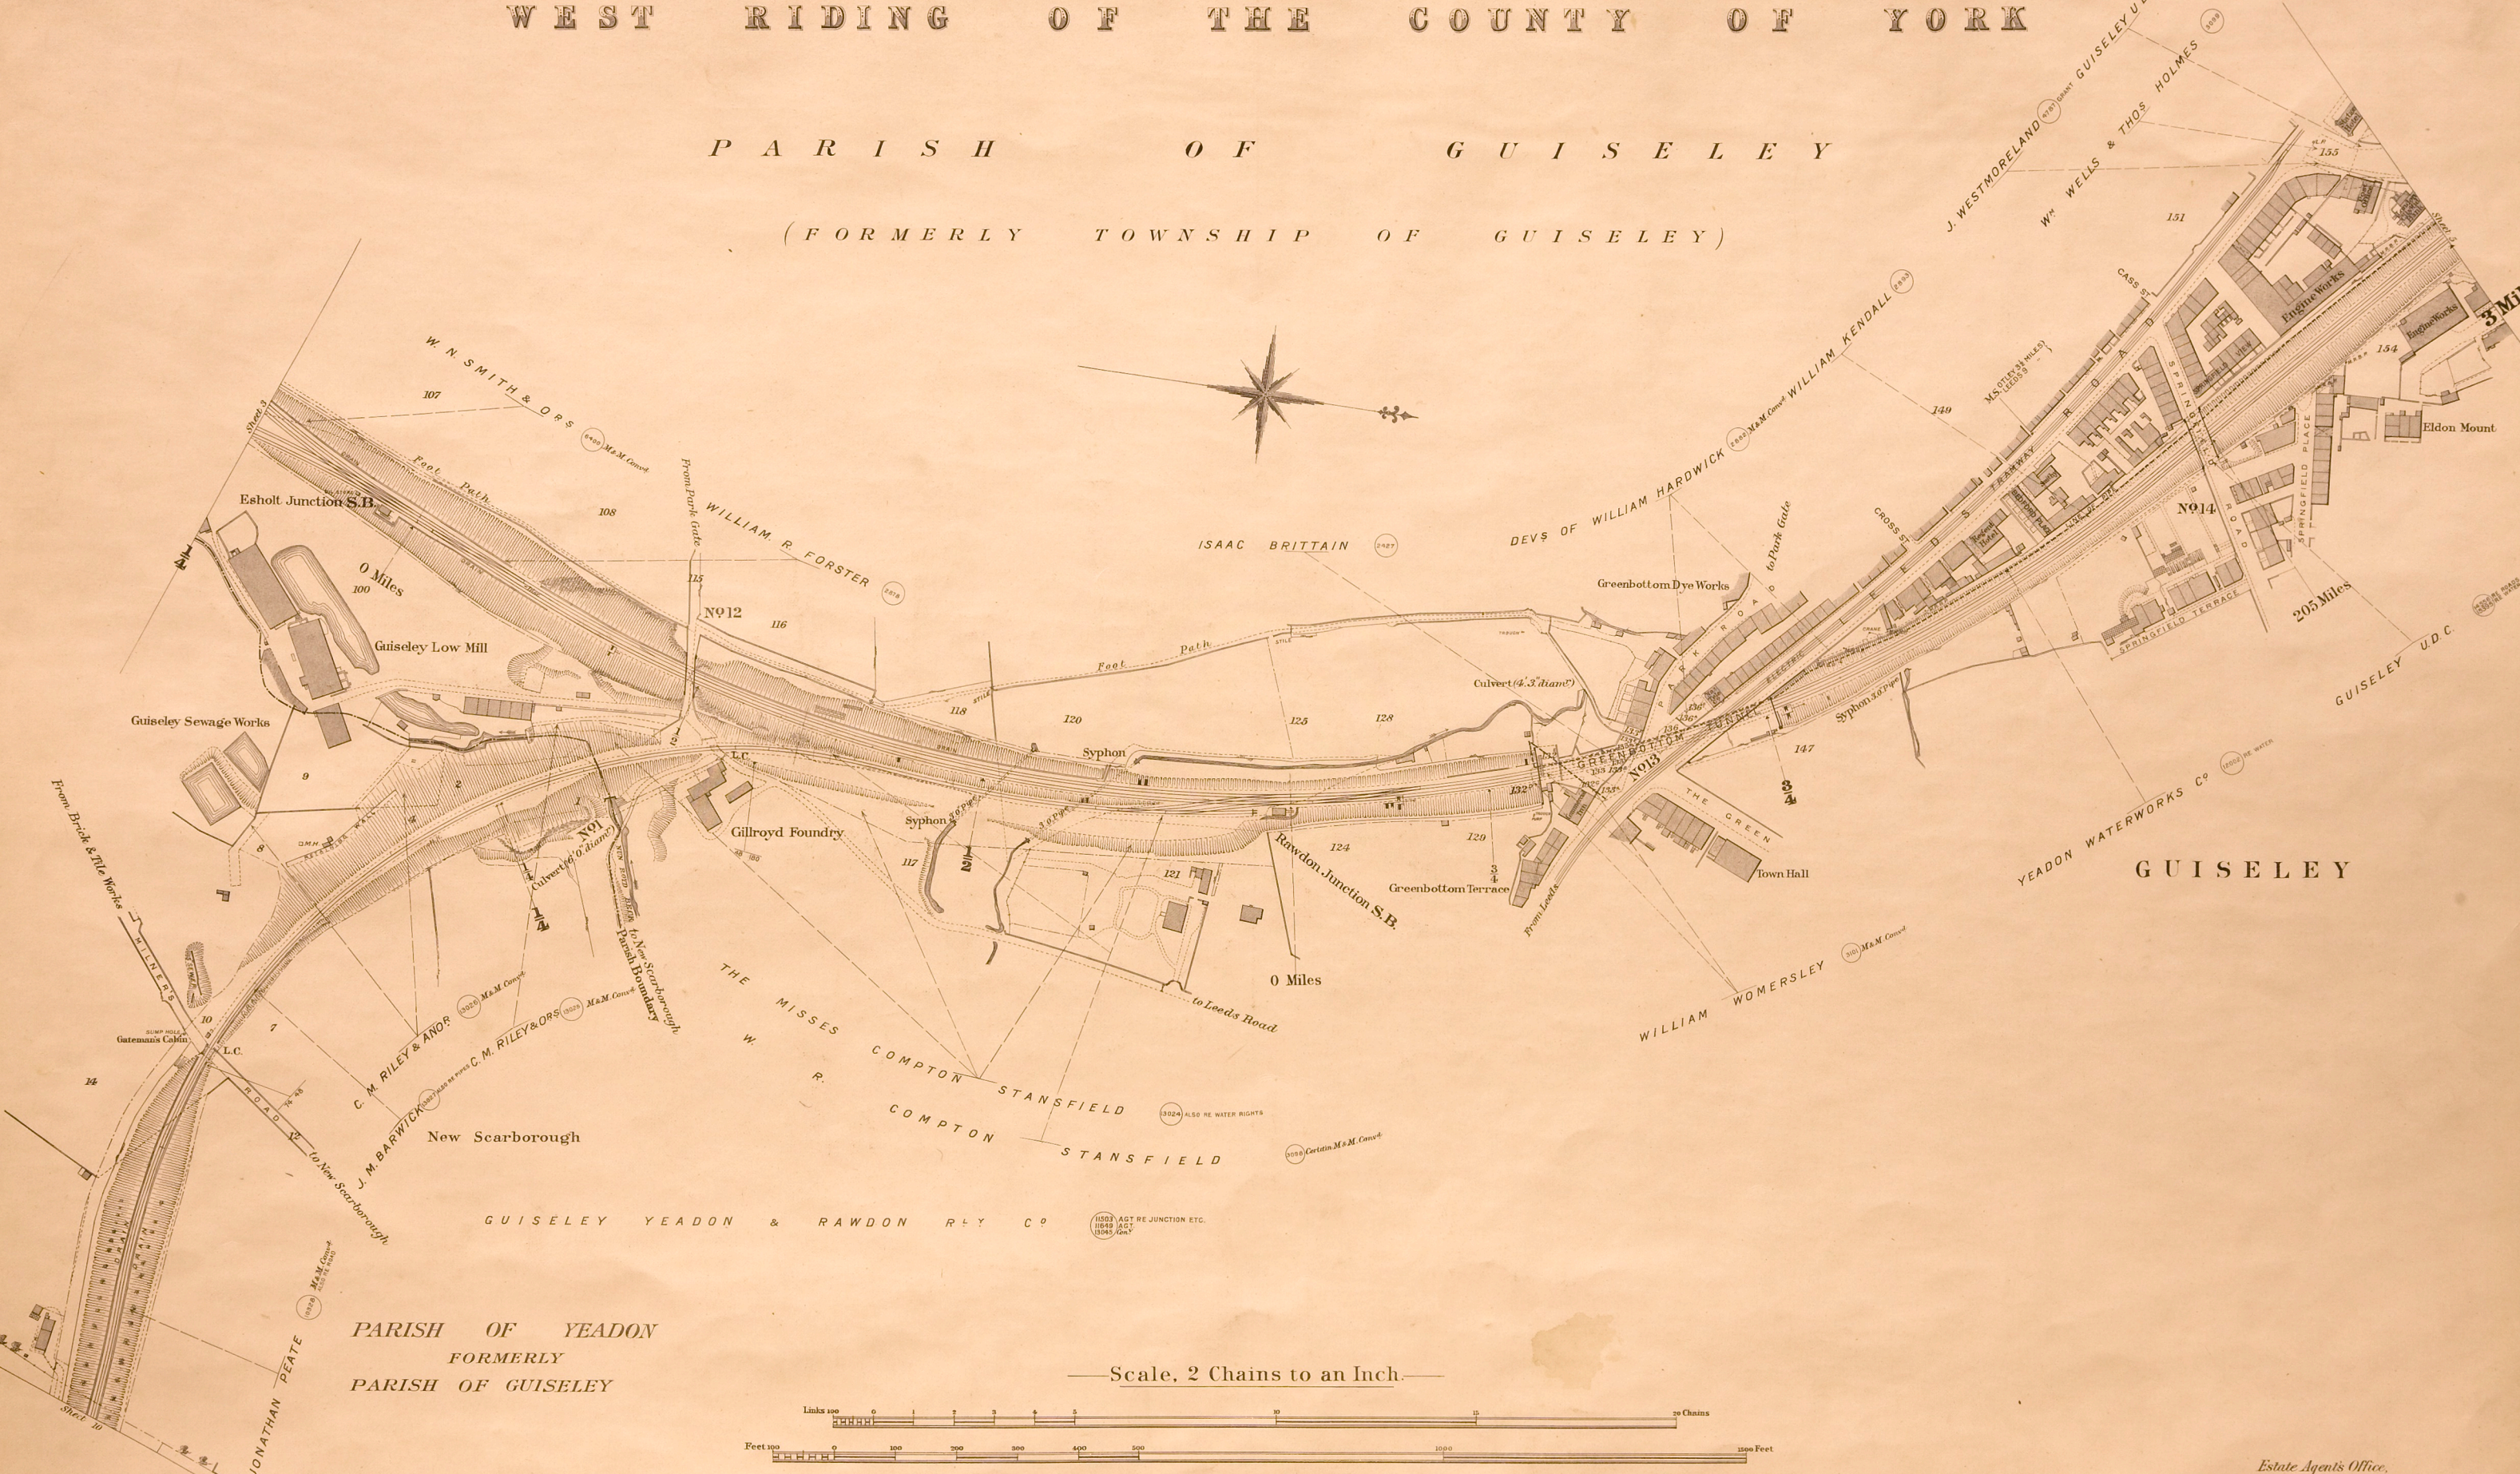

— Scale, 2 Chains to an Inch. —

WEST RIDING OF THE COUNTY OF YORK

PARISH OF GUISELEY

(FORMERLY TOWNSHIP OF GUISELEY)

PARISH OF YEADON  
FORMERLY  
PARISH OF GUISELEY

Scale, 2 Chains to an Inch.

WEST RIDING OF THE COUNTY OF YORK

P A R I S H O F G U I S E L E Y

( F O R M E R L Y T O W N S H I P O F G U I S E L E Y )

3 Miles

GUISELEY STATION

—Scale, 2 Chains to an Inch.—

WEST RIDING OF THE COUNTY OF YORK

PARISH OR TOWNSHIP OF MENSTON