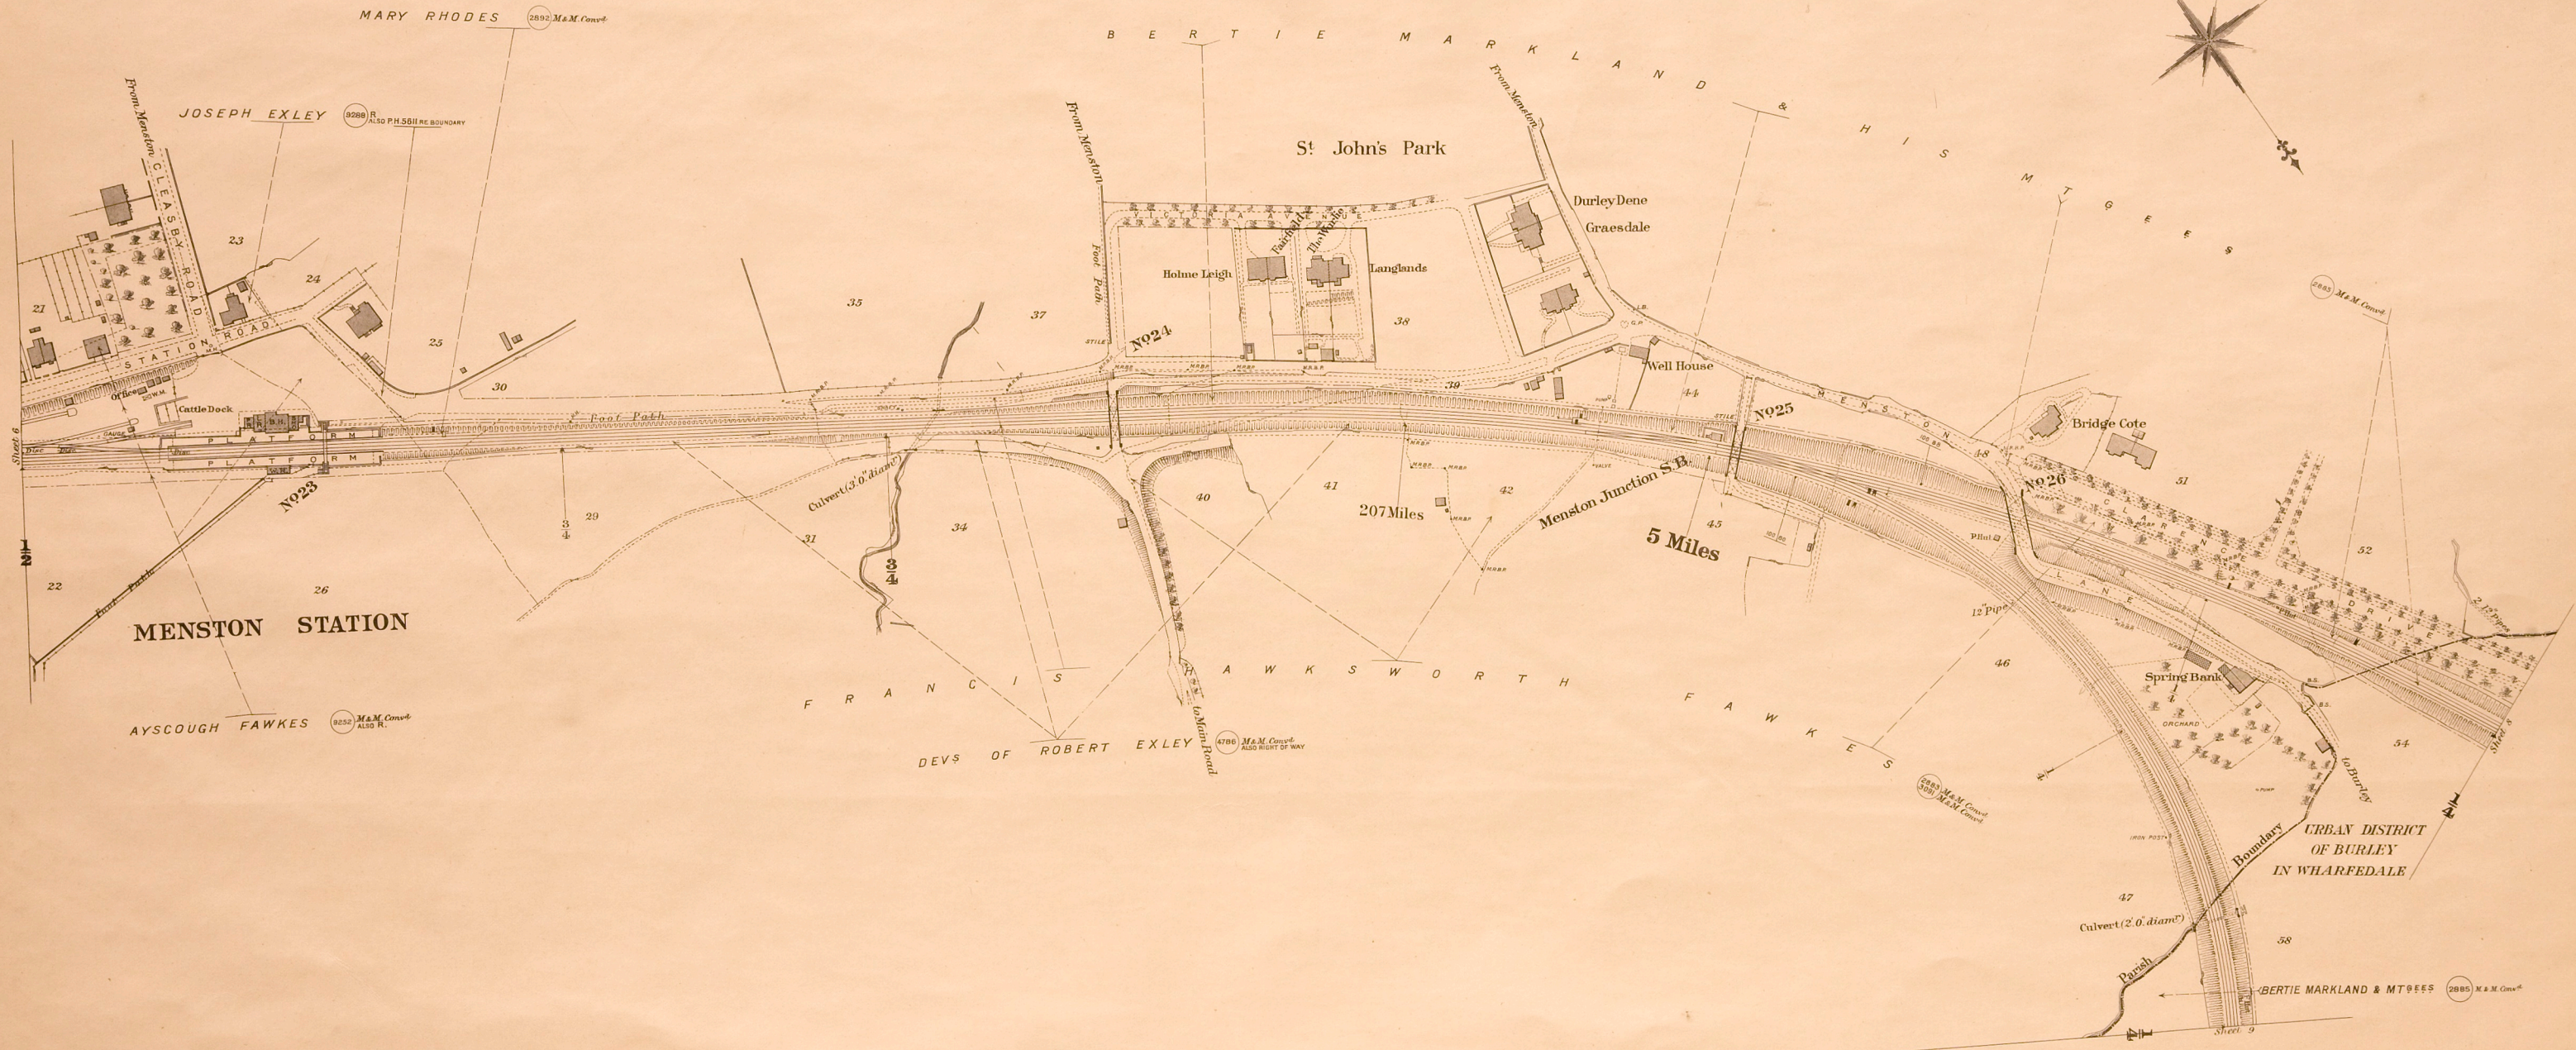

WEST RIDING OF THE COUNTY OF YORK

PARISH OR TOWNSHIP OF MENSTON

RURAL DISTRICT OF WHARFEDALE

(FORMERLY TOWNSHIP OF MENSTON IN THE PARISH OF OTLEY)