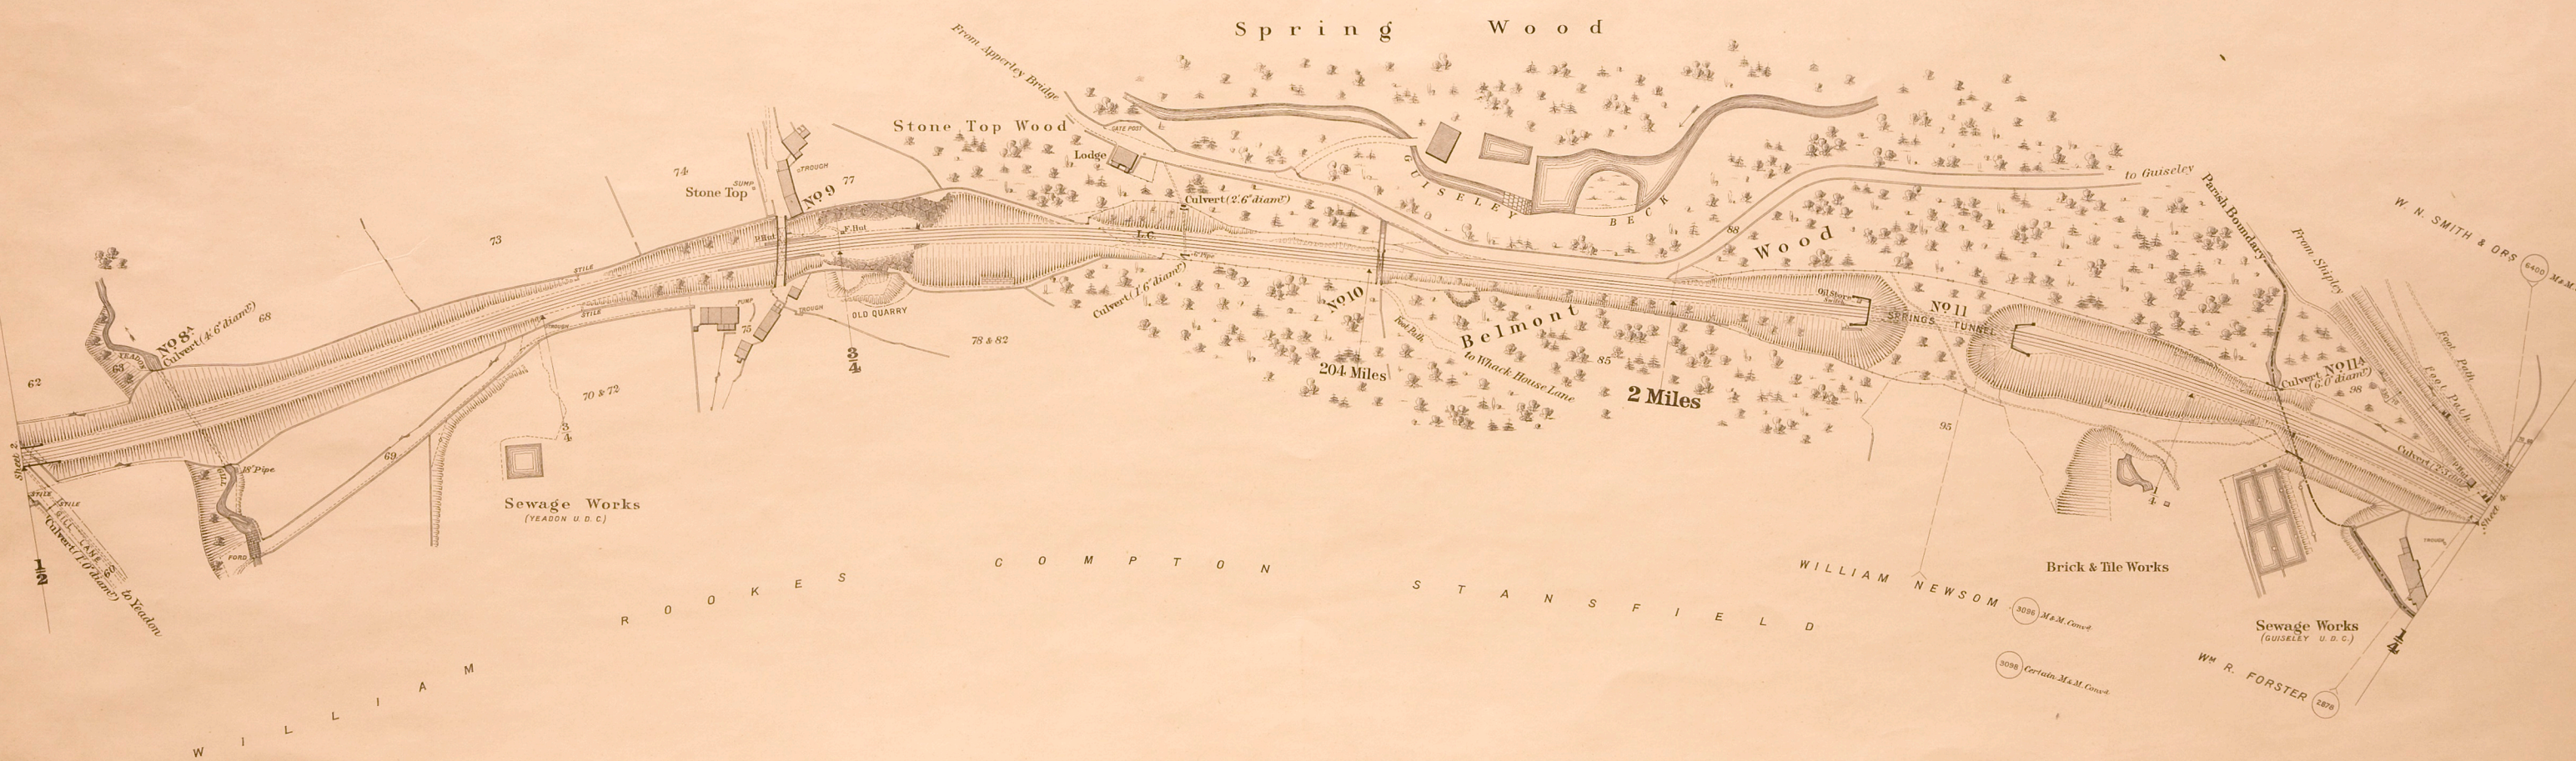

PARISH OF YEADON

FORMERLY PARISH OF GUISELEY

Scale, 2 Chains to an Inch.

WEST RIDING OF THE COUNTY OF YORK

P A R I S H O F Y E A D O N

FORMERLY PARISH OF GUISELEY

PARISH OF GUISELEY  
FORMERLY  
TOWNSHIP OF GUISELEY

— Scale, 2 Chains to an Inch. —

WEST RIDING OF THE COUNTY OF YORK

PARISH OF GUISELEY

(FORMERLY TOWNSHIP OF GUISELEY)

PARISH OF YEADON  
FORMERLY  
PARISH OF GUISELEY

Scale, 2 Chains to an Inch.

WEST RIDING OF THE COUNTY OF YORK

P A R I S H O F G U I S E L E Y

( F O R M E R L Y T O W N S H I P O F G U I S E L E Y )

3 Miles

GUISELEY STATION

—Scale, 2 Chains to an Inch.—

WEST RIDING OF THE COUNTY OF YORK

PARISH OR TOWNSHIP OF MENSTON