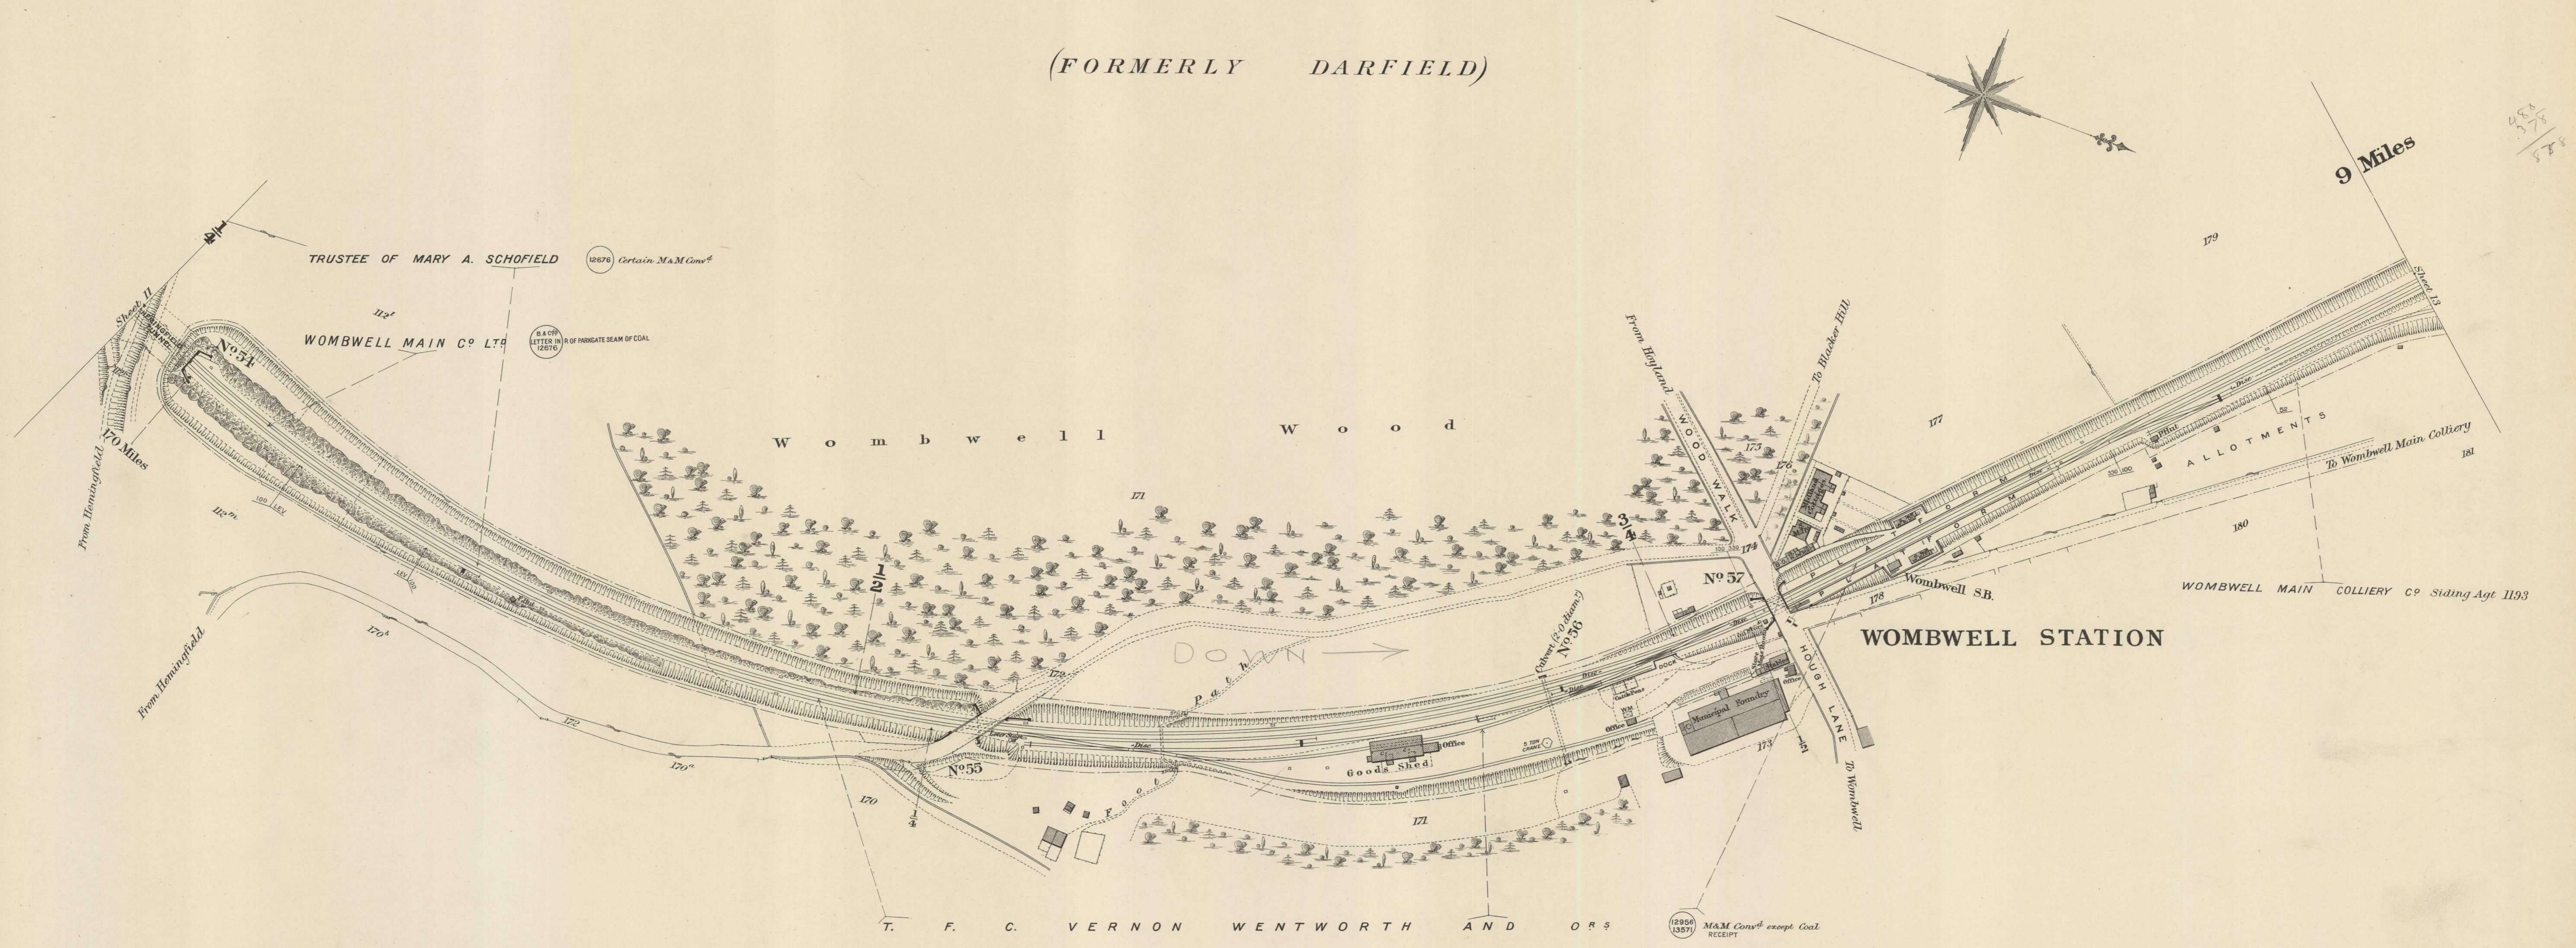

WEST RIDING OF THE COUNTY OF YORK

PARISH OF WOMBWELL

(FORMERLY DARFIELD)