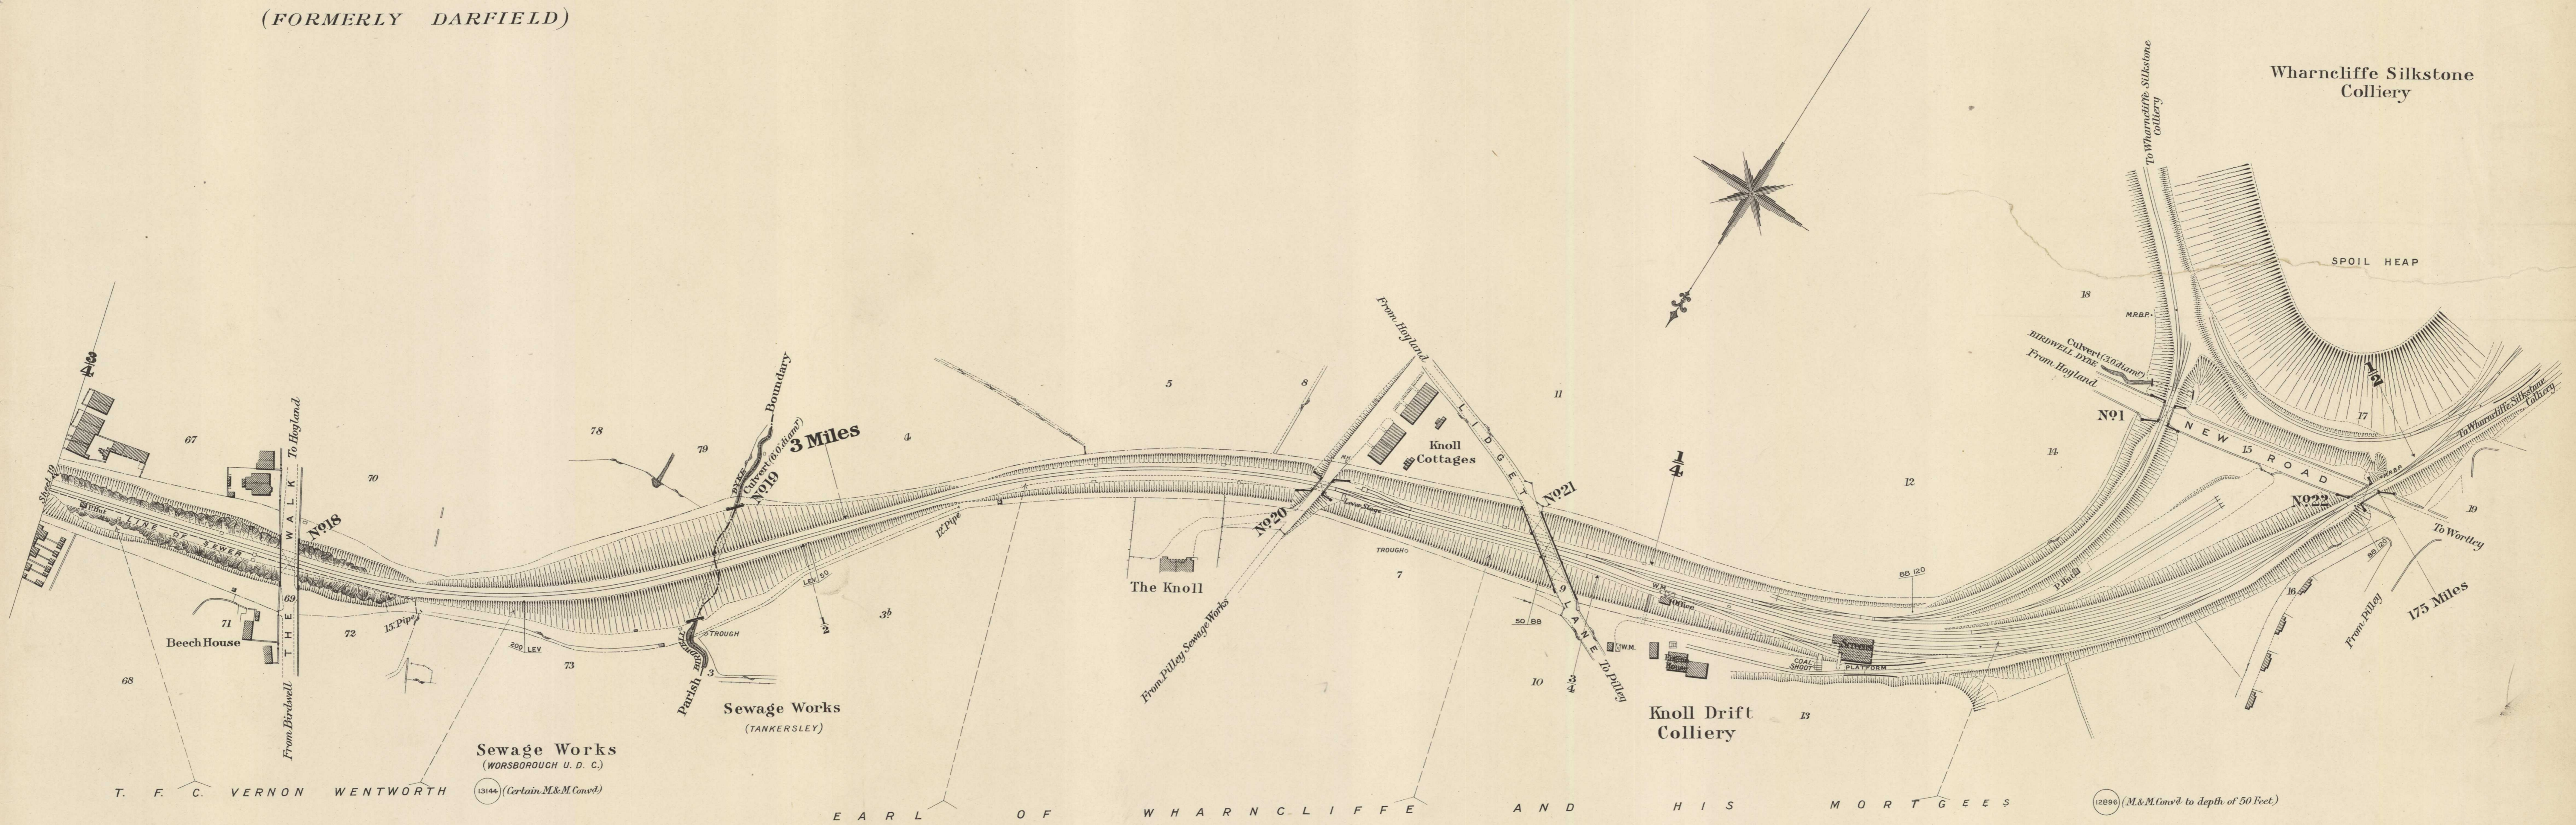

WEST RIDING OF THE COUNTY OF YORK

PARISH OF WORSBOROUGH
(FORMERLY DARFIELD)

PARISH OF TANKERSLEY