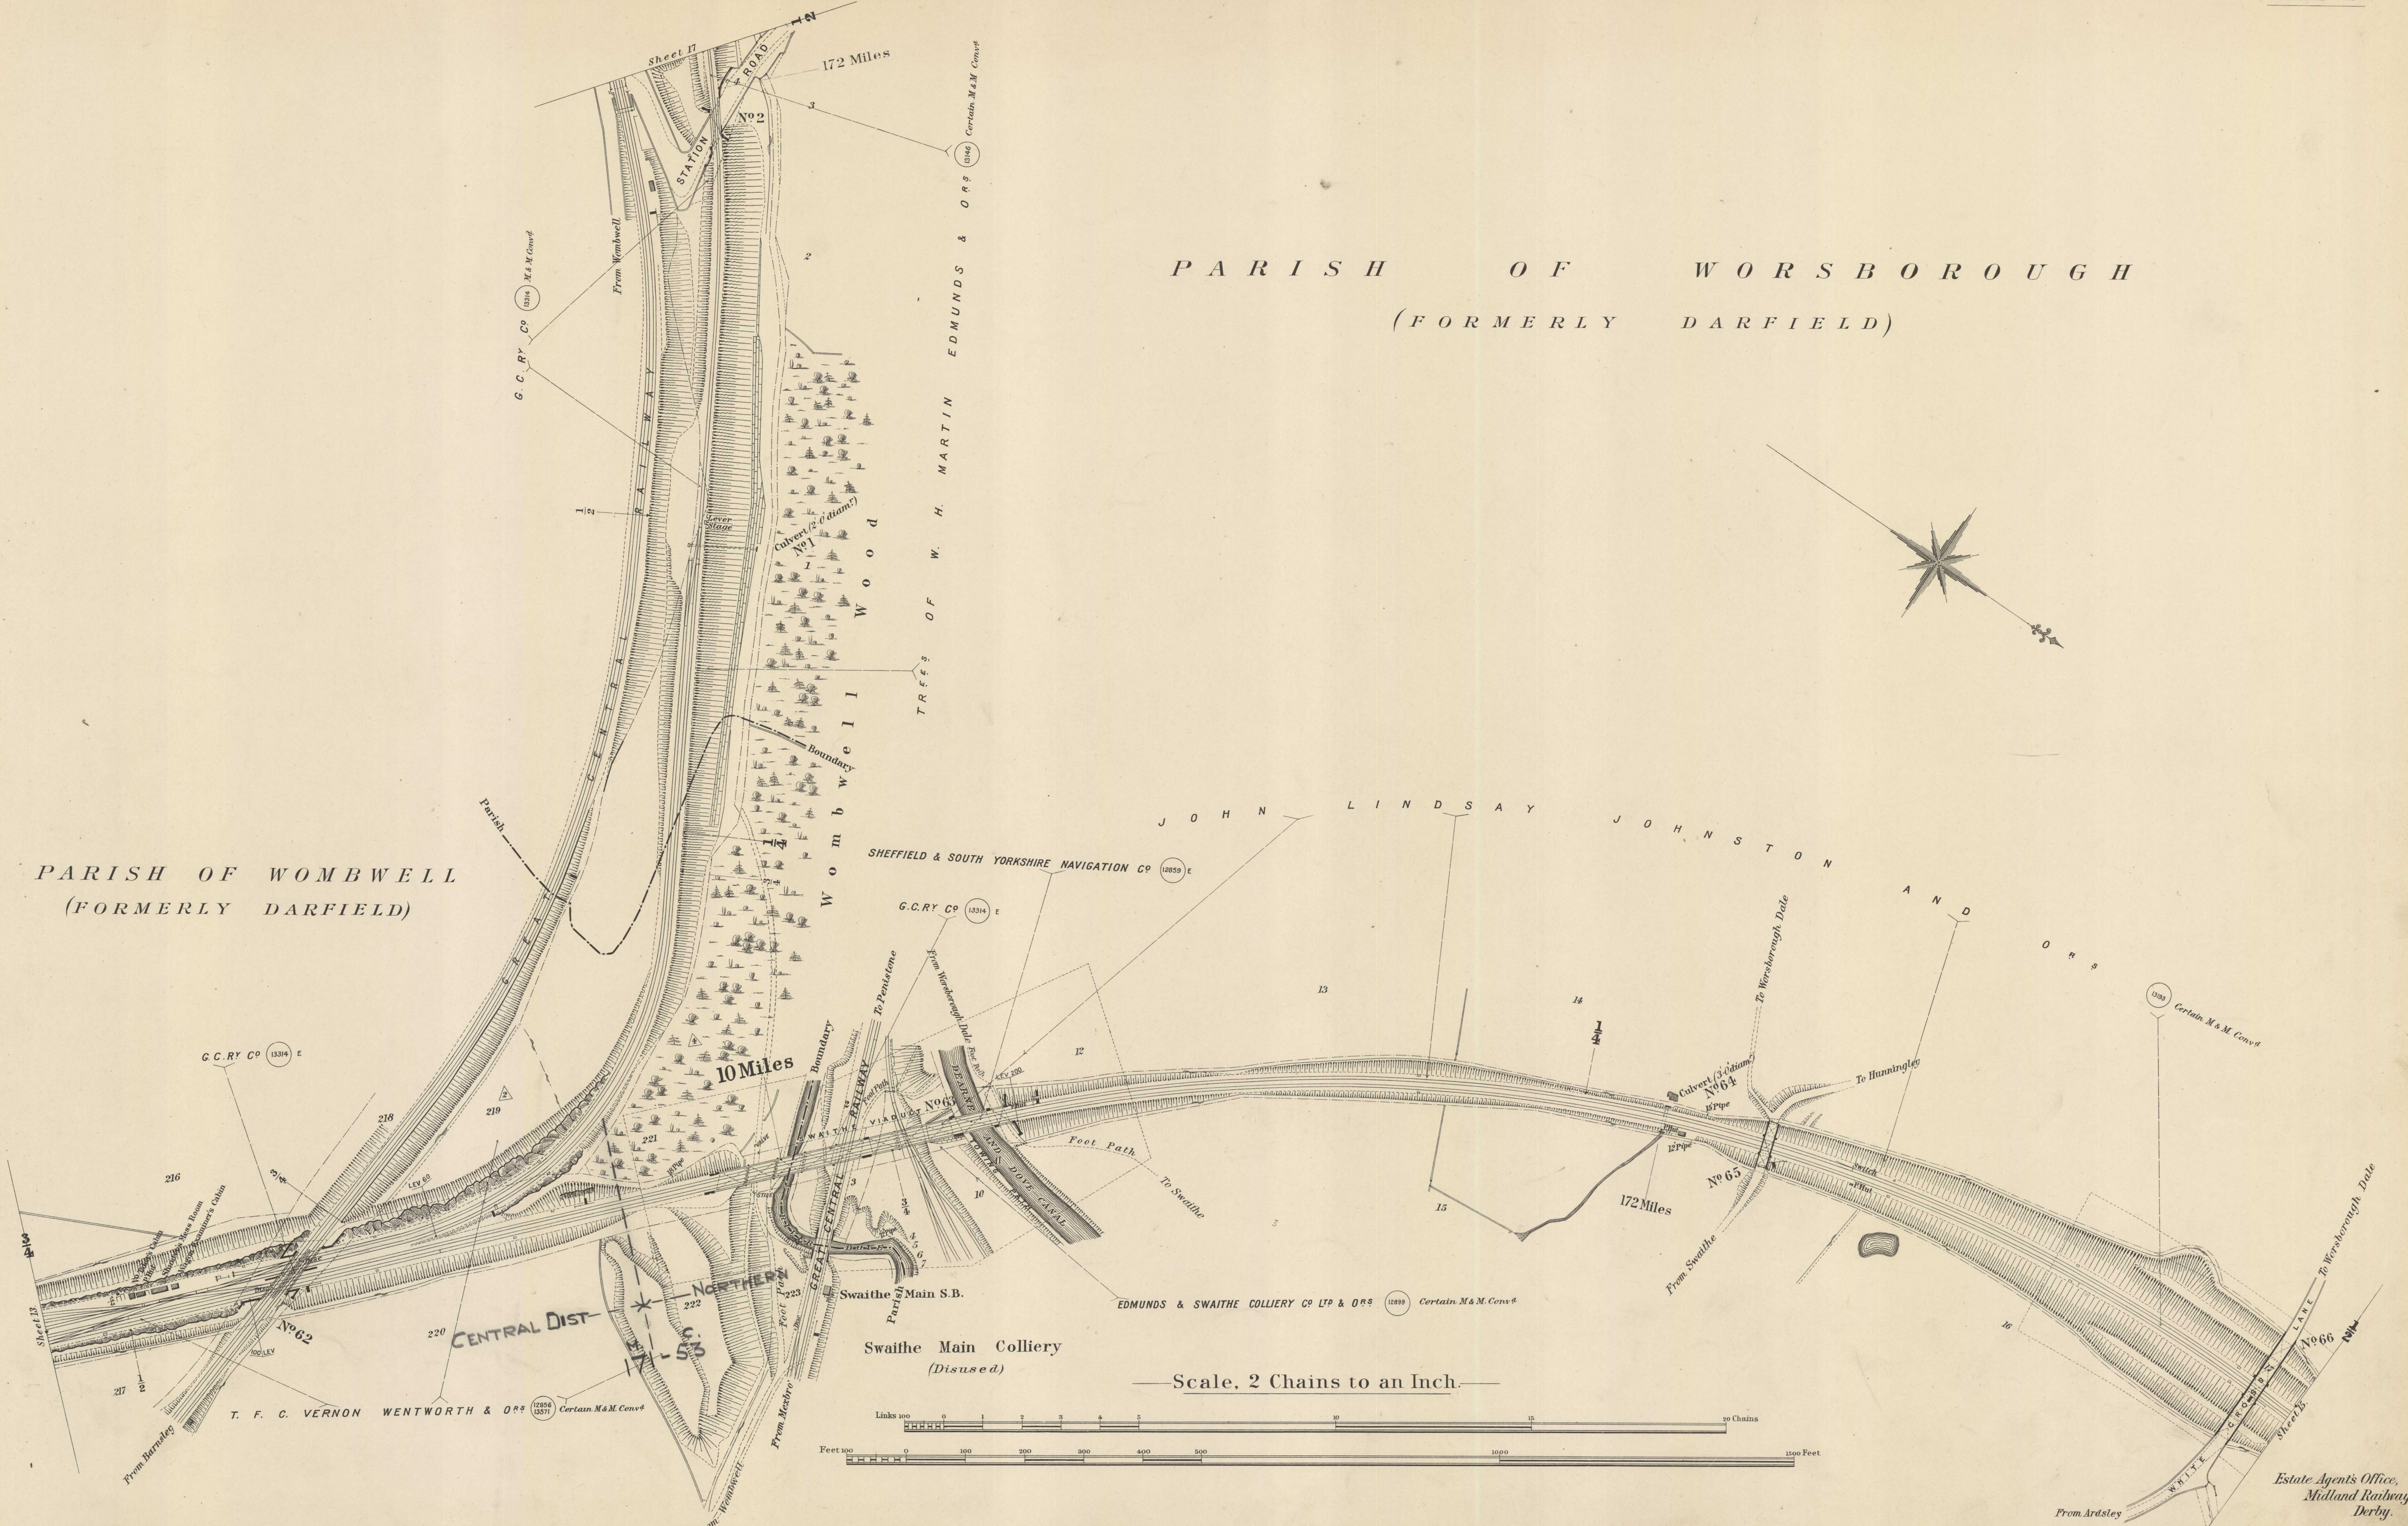

PARISH OF WORSBOROUGH
(FORMERLY DARFIELD)

PARISH OF WOMBWELL
(FORMERLY DARFIELD)