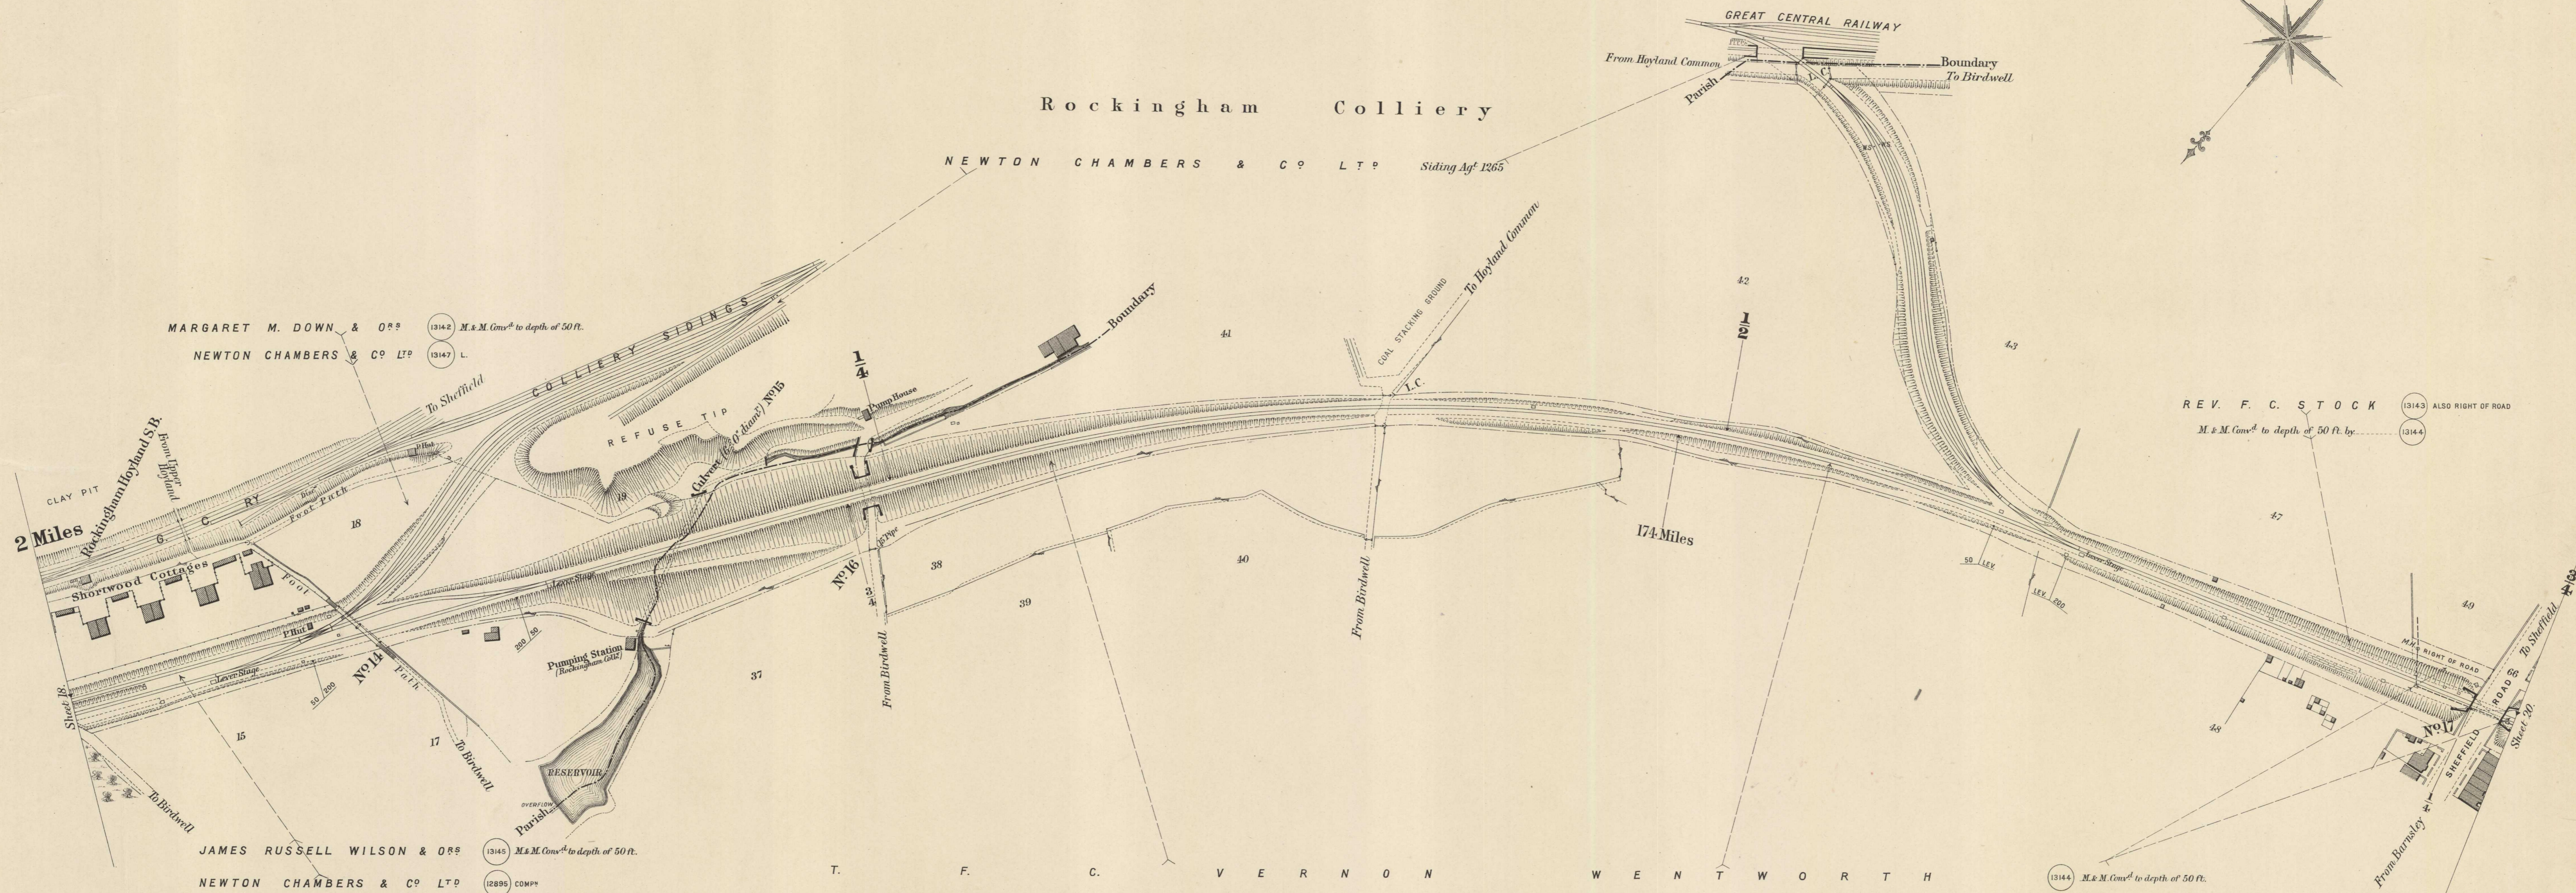

WEST RIDING OF THE COUNTY OF YORK

PARISH OF HOYLAND NETHER

(FORMERLY WATH-UPON-DEARNE)

PARISH OF WORSBOROUGH

(FORMERLY DARFIELD)

Scale, 2 Chains to an Inch.