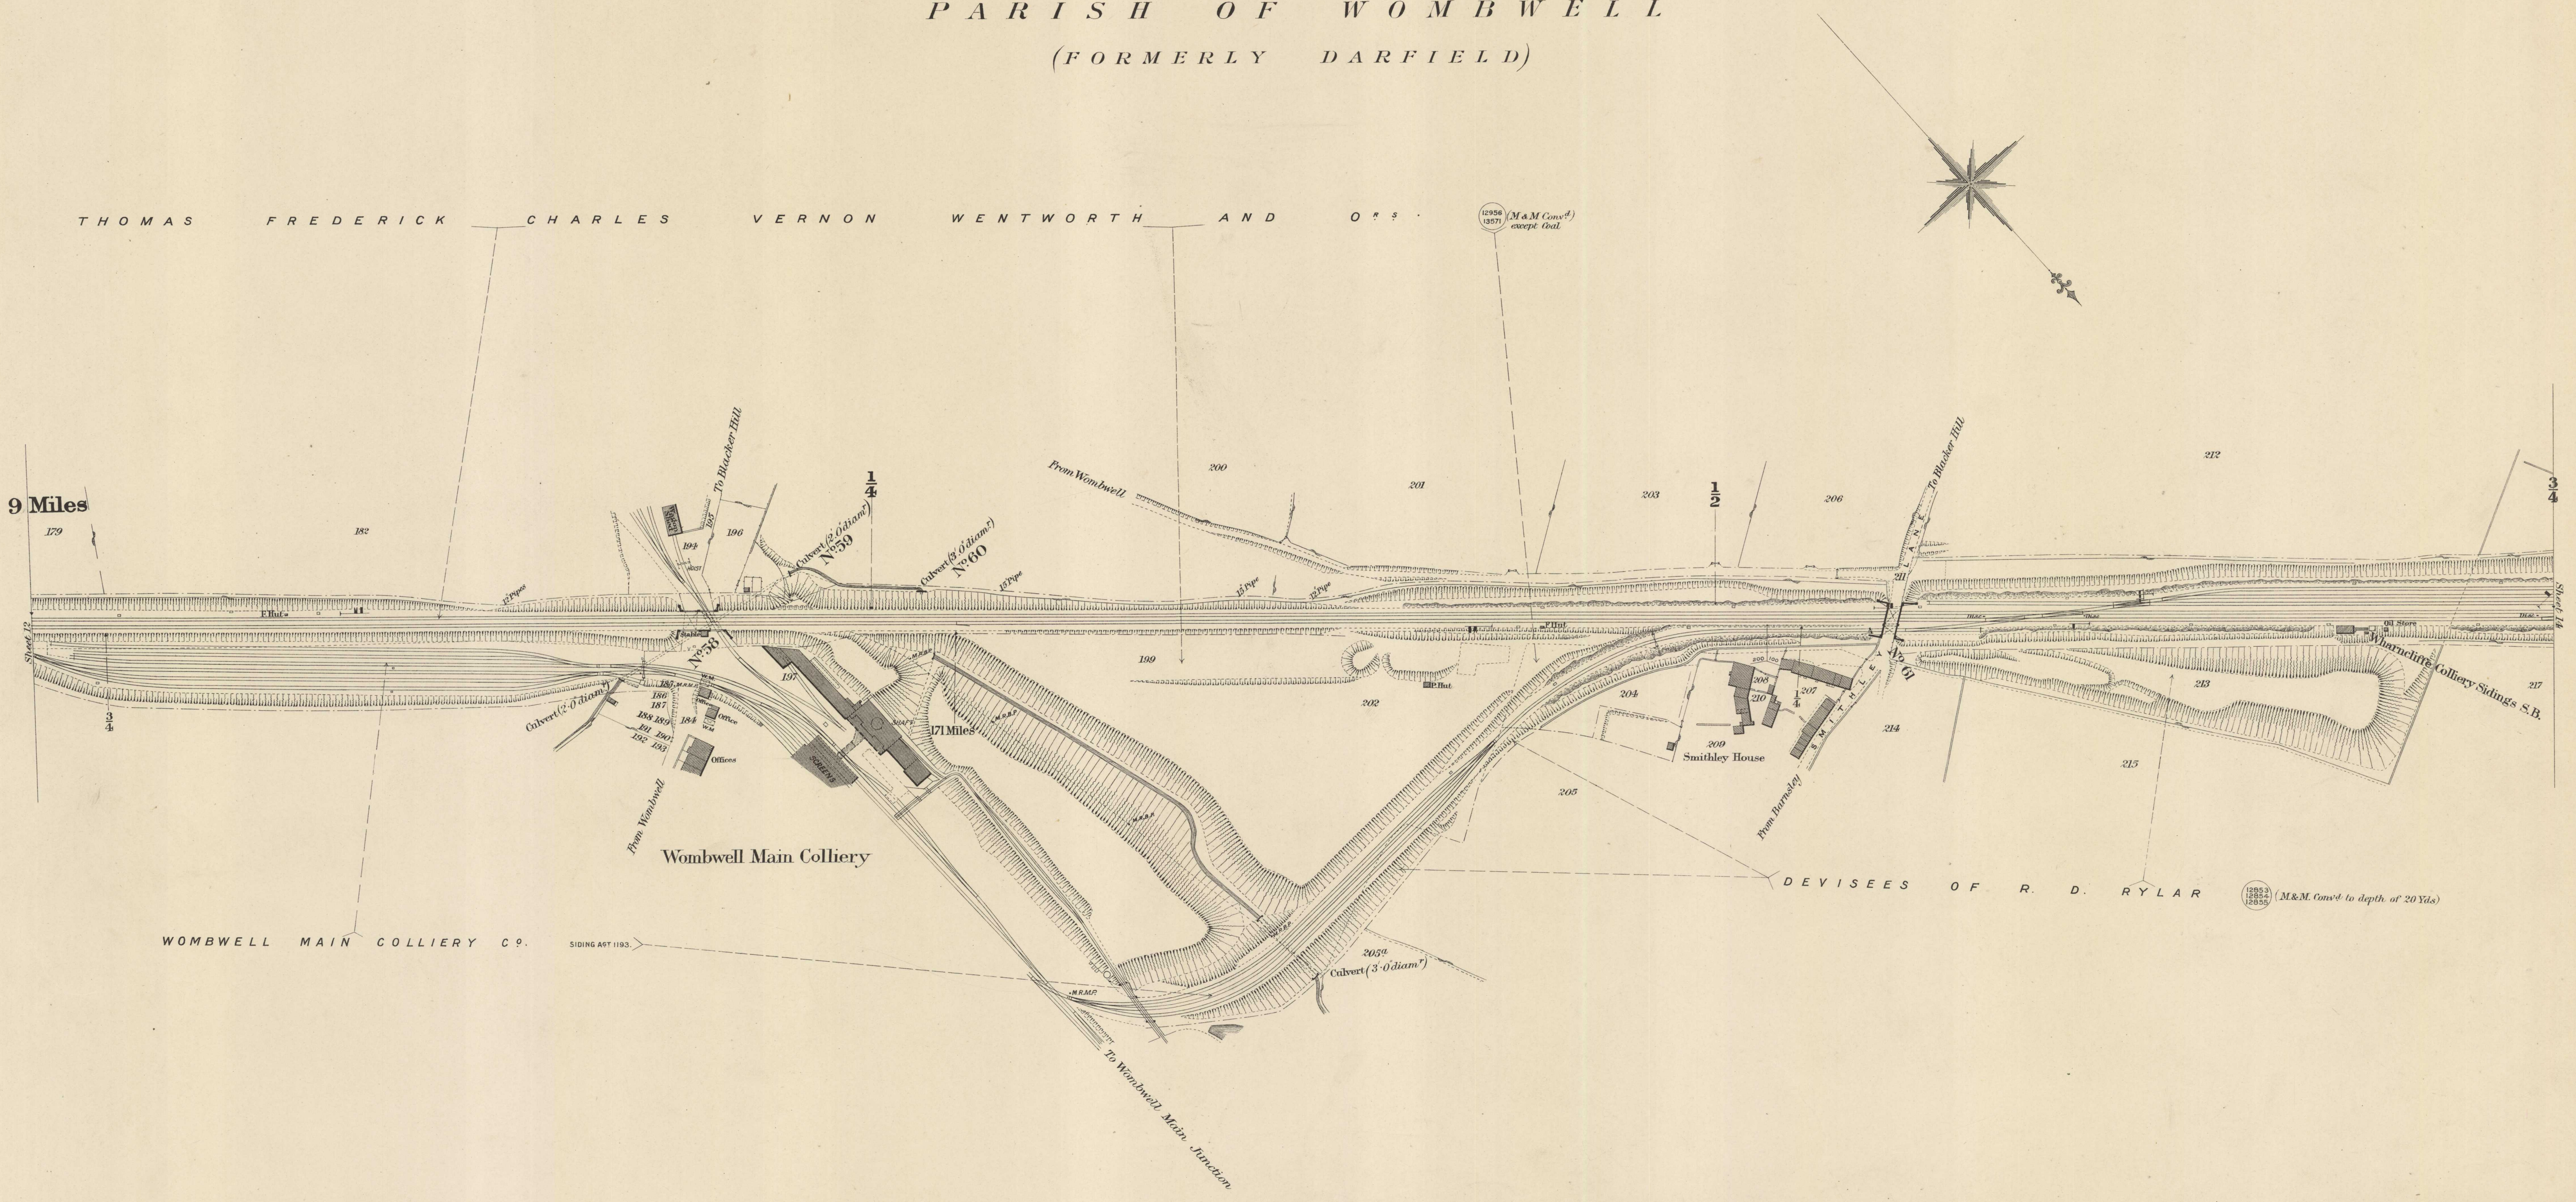

WEST RIDING OF THE COUNTY OF YORK

PARISH OF WOMBWELL
(FORMERLY DARFIELD)