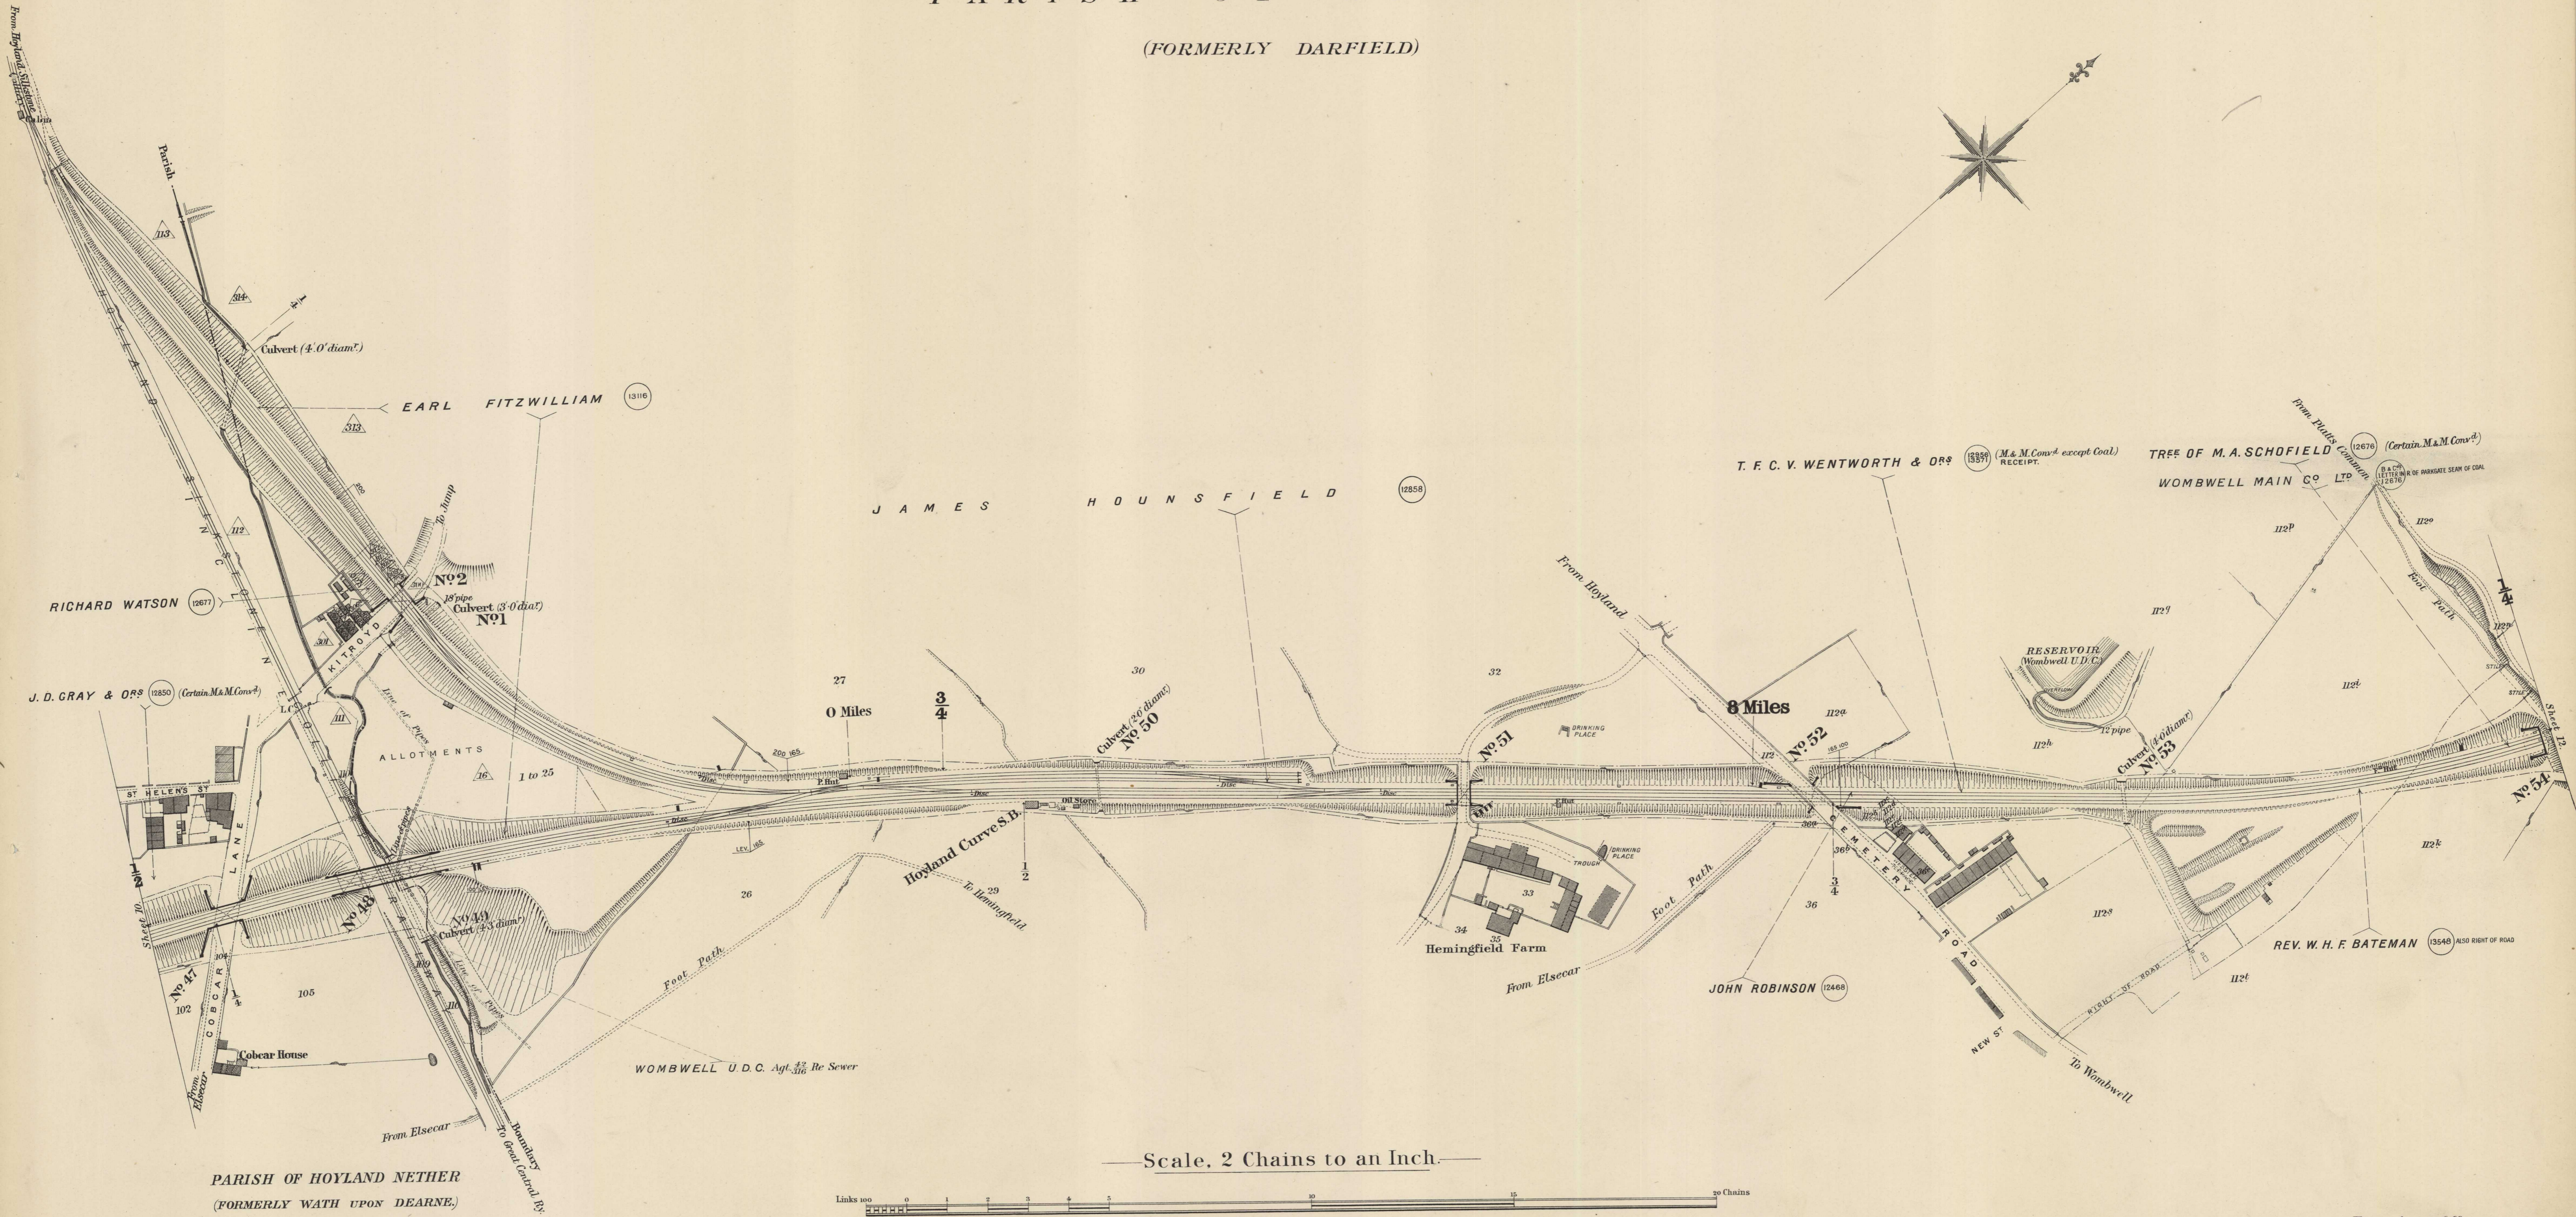

JAMES SMITH (12683)

Scale. 2 Chains to an Inch.

WEST RIDING OF THE COUNTY OF YORK

PARISH OF WOMBWELL

(FORMERLY DARFIELD)

PARISH OF HOYLAND NETHER
(FORMERLY WATH UPON DEARNE.)

Estate Agent's Office,
Midland Railway,
Derby.