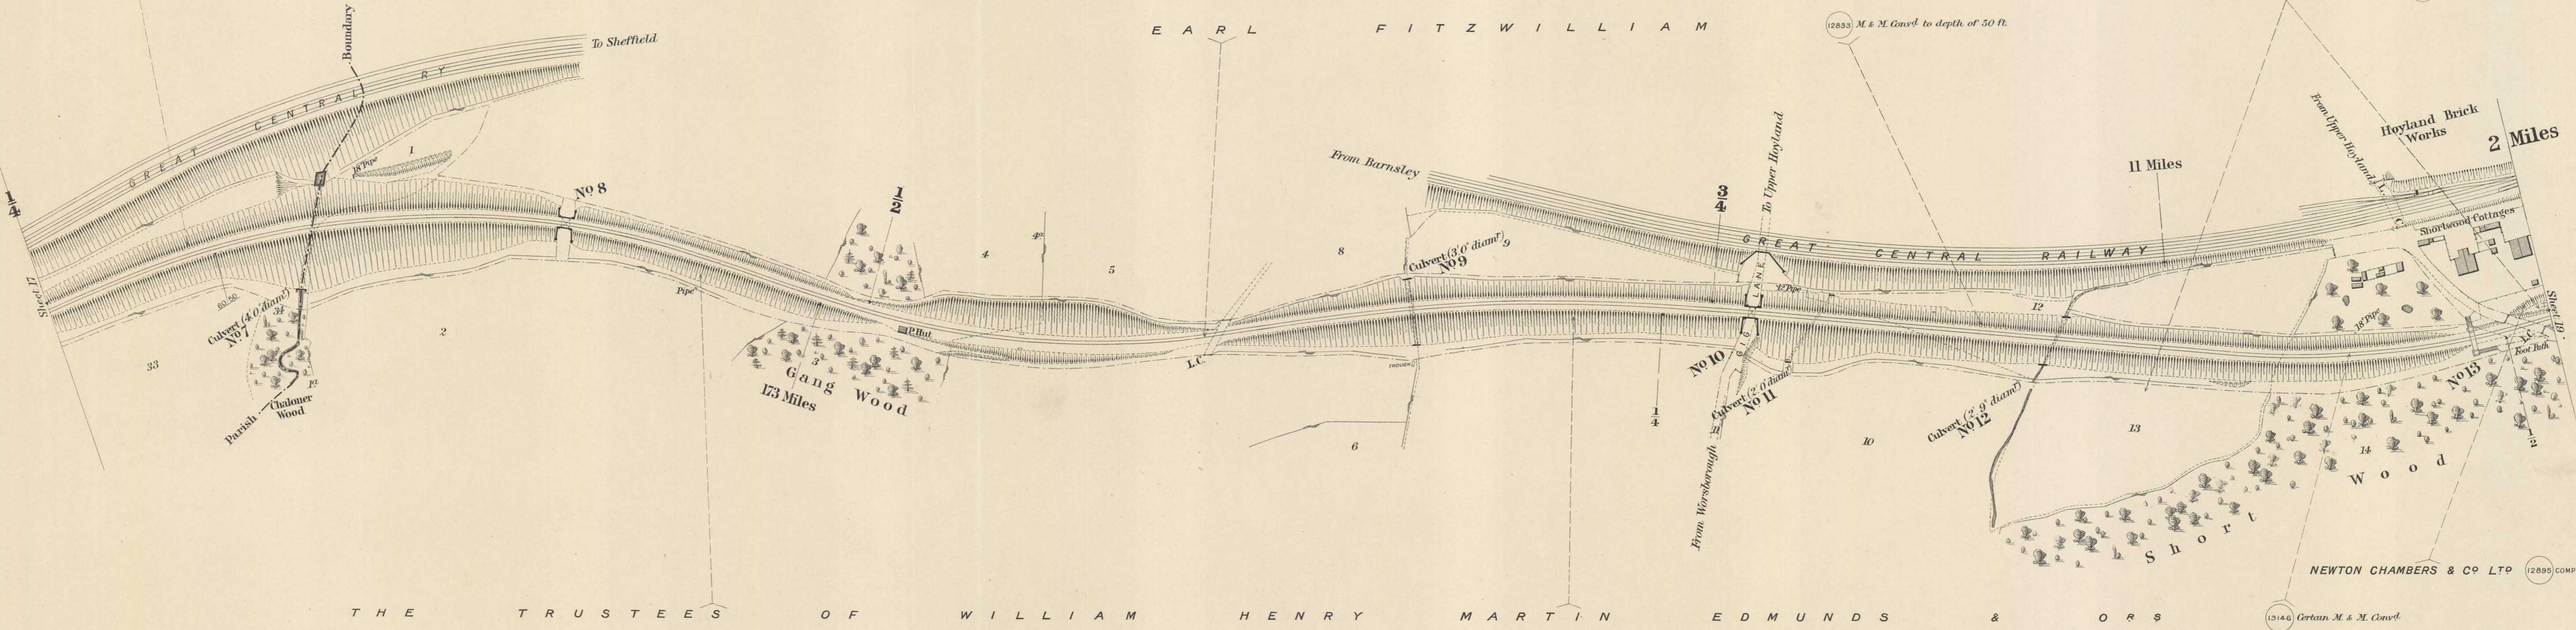

C. W. BARTHOLOMEW & ORS (12682) M & M. Conv'd to depth of 50 ft.

JAMES RUSSELL WILSON AND ORS (13145) M & M. Conv'd to depth of 50 ft.

THE TRUSTEES OF WILLIAM HENRY MARTIN EDMUNDS & ORS

Scale, 2 Chains to an Inch.