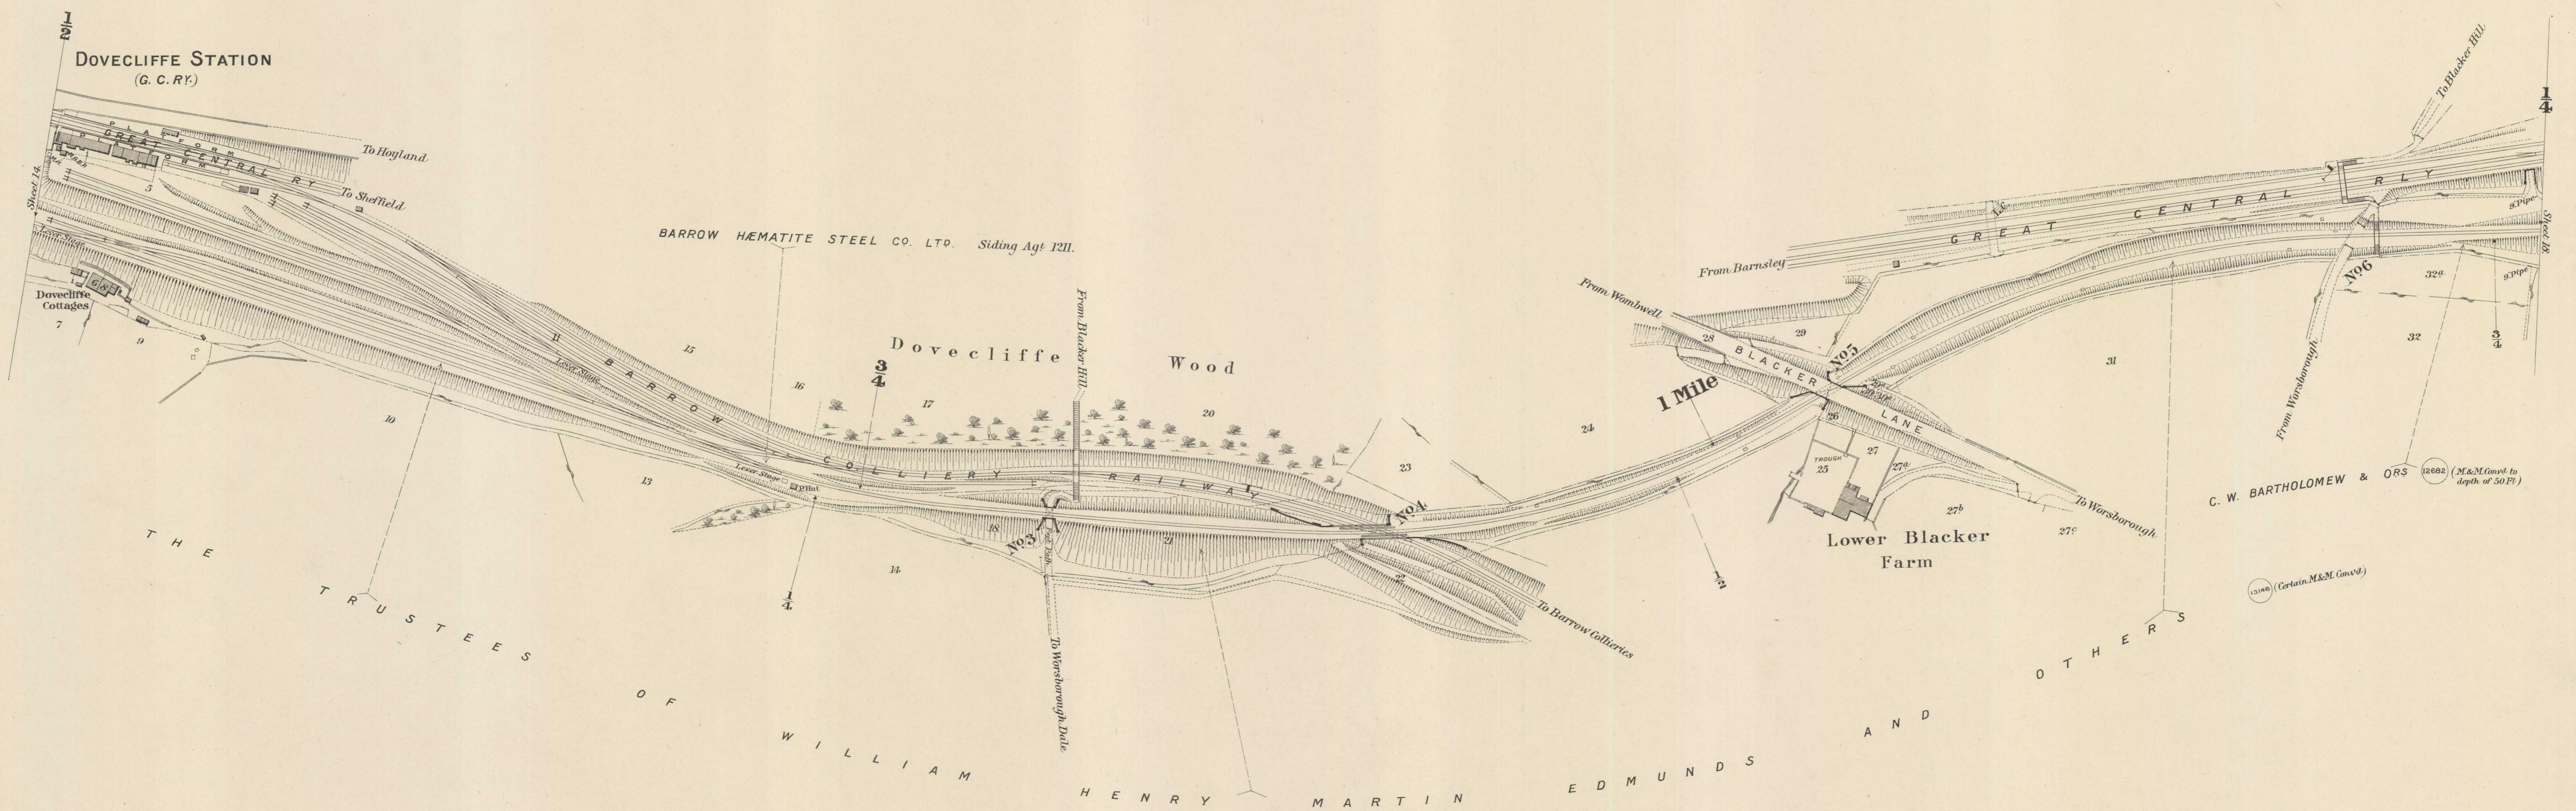

WEST RIDING OF THE COUNTY OF YORK

PARISH OF WORSBOROUGH
(FORMERLY DARFIELD)